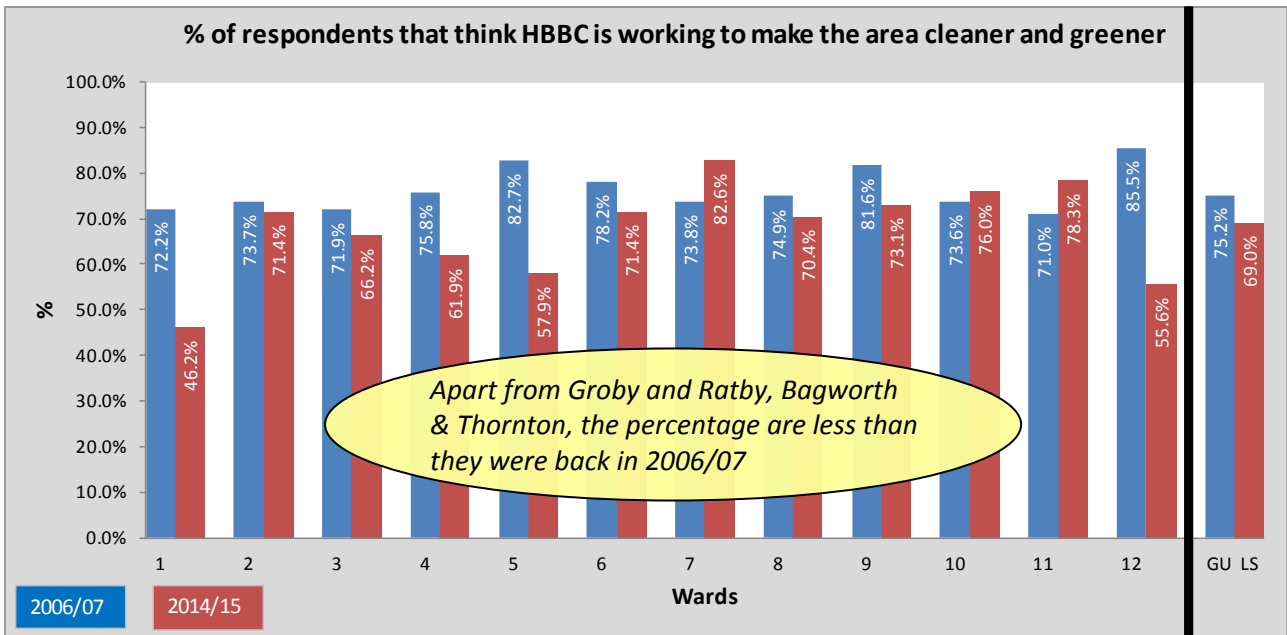

1	2	3	4	5	6	7	8	9	10	11	12	GU	13/14	LS
Ambien	Barlestone Nailstone and Osbaston	Barwell	Burbage (All Burbage wards combined)	Cadeby, Carlton & Market Bosworth with Shackerstone	Earl Shilton	Groby	Hinckley (All Hinckley wards)	Markfield, Stanton and Fieldhead	Newbold Verdon with Desford	Ratby, Bagworth and Thornton	Twycross and Witherley with Sheepy	General User Satisfaction survey 2006/07	2013/14 overall results	2014/15 overall results