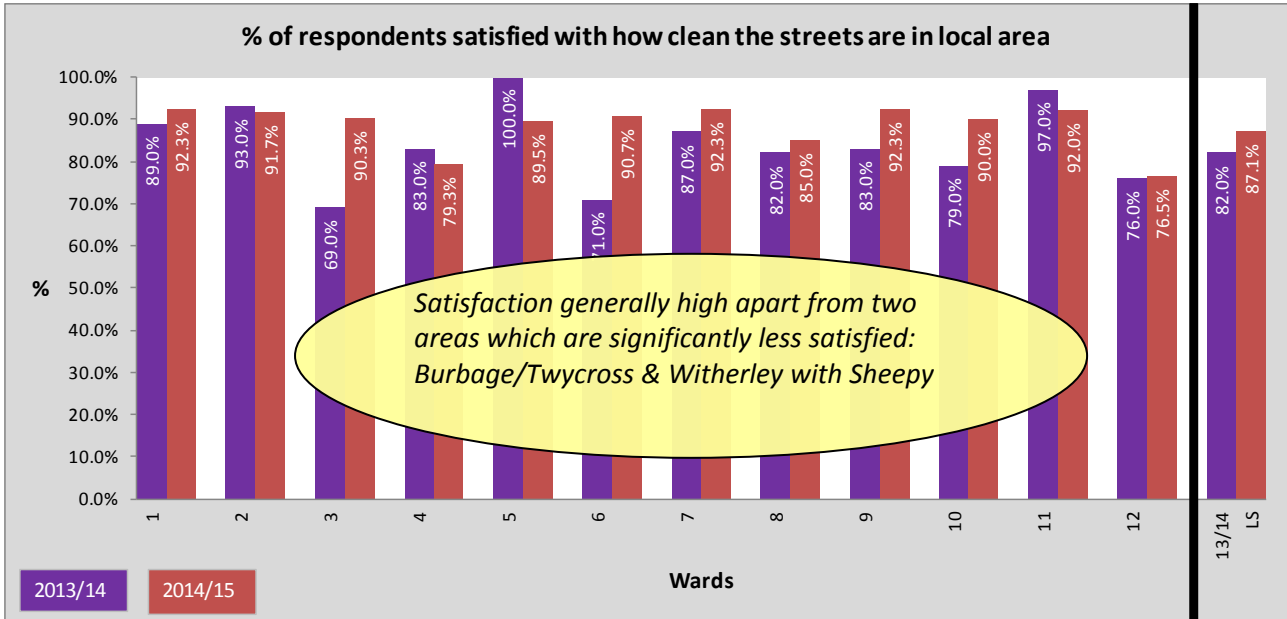

Appendix 1 – resident satisfaction survey winter 2014/15 (detailed charts)

1	2	3	4	5	6	7	8	9	10	11	12	GU	13/14	LS
Ambien	Barlestone Nailstone and Osbaston	Barwell	Burbage (All Burbage wards combined)	Cadeby, Carlton & Market Bosworth with Shackerstone	Earl Shilton	Groby	Hinckley (All Hinckley wards)	Markfield, Stanton and Fieldhead	Newbold Verdon with Desford	Ratby, Bagworth and Thornton	Twycross and Witherley with Sheeepy	General User Satisfaction survey 2006/07	2013/14 overall results	2014/15 overall results