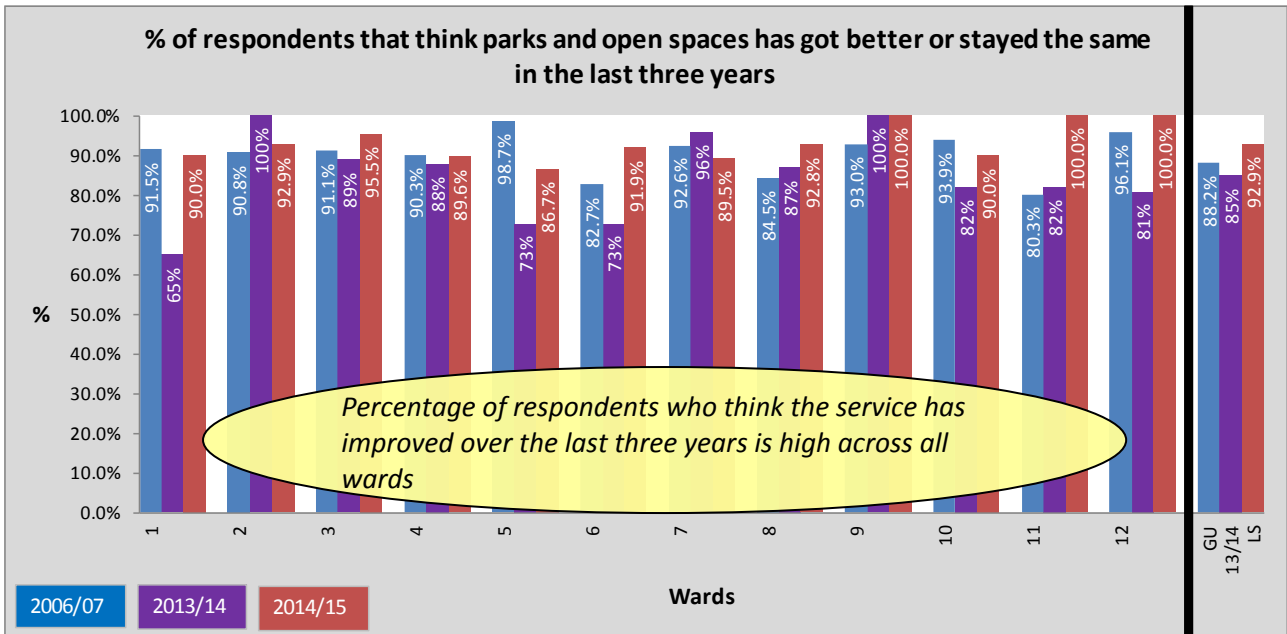

1	2	3	4	5	6	7	8	9	10	11	12	GU	13/14	LS
Ambien	Barlestone Nailstone and Osbaston	Barwell	Burbage (All Burbage wards combined)	Cadeby, Carlton & Market Bosworth with Shackerstone	Earl Shilton	Groby	Hinckley (All Hinckley wards)	Markfield, Stanton and Fieldhead	Newbold Verdon with Desford	Ratby, Bagworth and Thornton	Twycross and Witherley with Sheepy	General User Satisfaction survey 2006/07	2013/14 overall results	2014/15 overall results