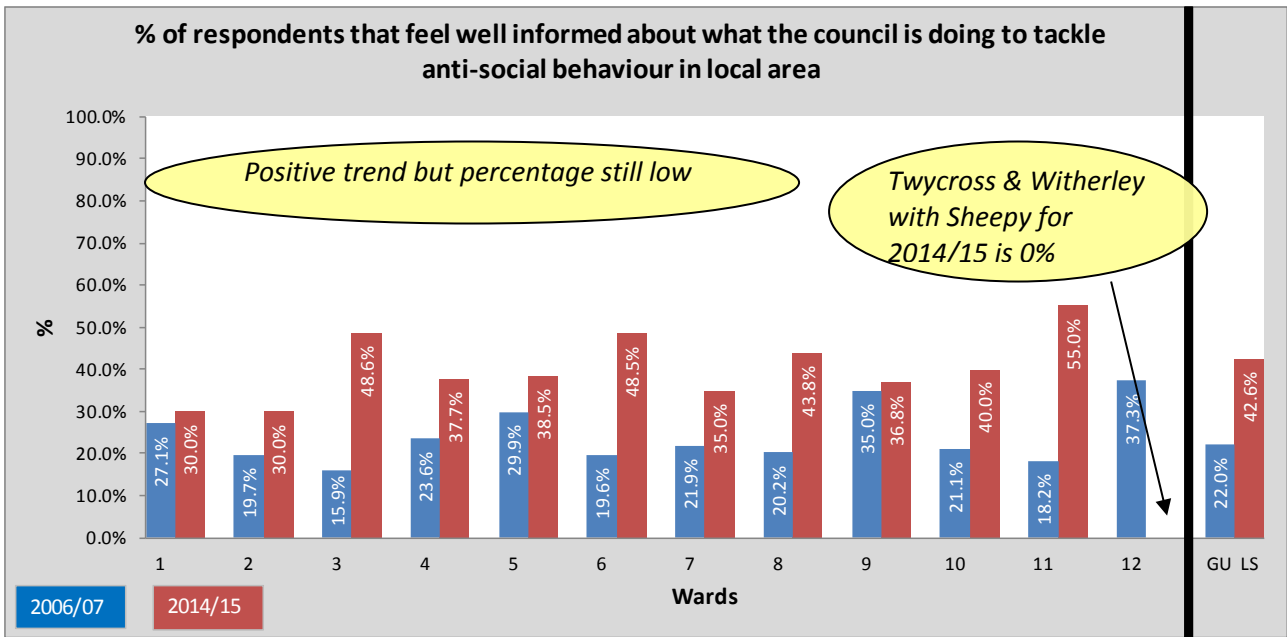

1	2	3	4	5	6	7	8	9	10	11	12	GU	13/14	LS
Ambien	Barlestone Nailstone and Osbaston	Barwell	Burbage (All Burbage wards combined)	Cadeby, Carlton & Market Bosworth with Shackerstone	Earl Shilton	Groby	Hinckley (All Hinckley wards)	Markfield, Stanton and Fieldhead	Newbold Verdon with Desford	Ratby, Bagworth and Thornton	Twycross and Witherley with Sheepy	General User Satisfaction survey 2006/07	2013/14 overall results	2014/15 overall results