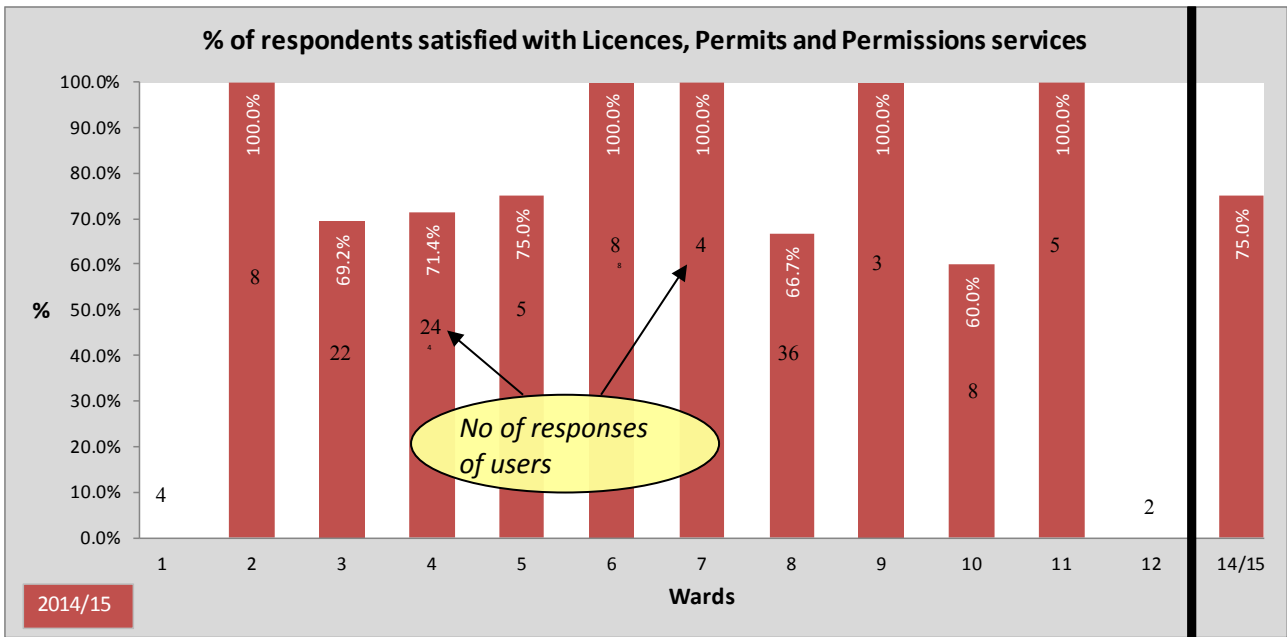

1	2	3	4	5	6	7	8	9	10	11	12	GU	13/14	LS
Ambien	Barlestone Nailstone and Osbaston	Barwell	Burbage (All Burbage wards combined)	Cadeby, Carlton & Market Bosworth with Shackerstone	Earl Shilton	Groby	Hinckley (All Hinckley wards)	Markfield, Stanton and Fieldhead	Newbold Verdon with Desford	Ratby, Bagworth and Thornton	Twycross and Witherley with Sheepy	General User Satisfaction survey 2006/07	2013/14 overall results	2014/15 overall results