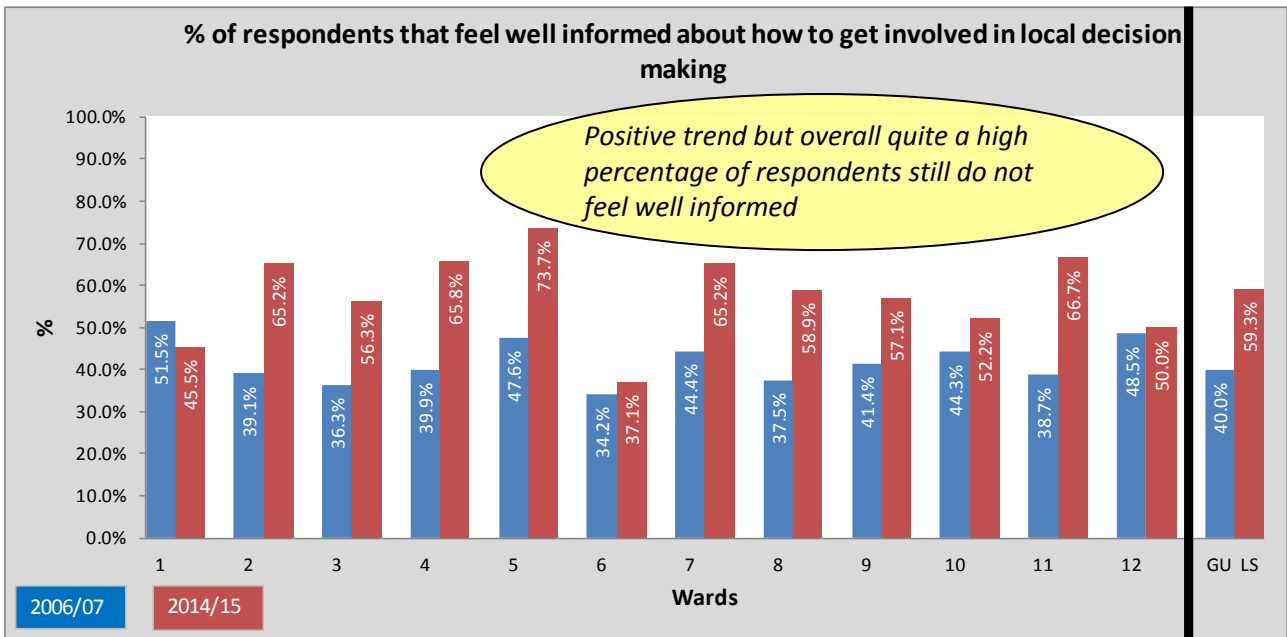

1	2	3	4	5	6	7	8	9	10	11	12	GU	13/14	LS
Ambien	Barlestone Nailstone and Osbaston	Barwell	Burbage (All Burbage wards combined)	Cadeby, Carlton & Market Bosworth with Shackerstone	Earl Shilton	Groby	Hinckley (All Hinckley wards)	Markfield, Stanton and Fieldhead	Newbold Verdon with Desford	Ratby, Bagworth and Thornton	Twycross and Witherley with Sheepv	General User Satisfaction survey 2006/07	2013/14 overall results	2014/15 overall results