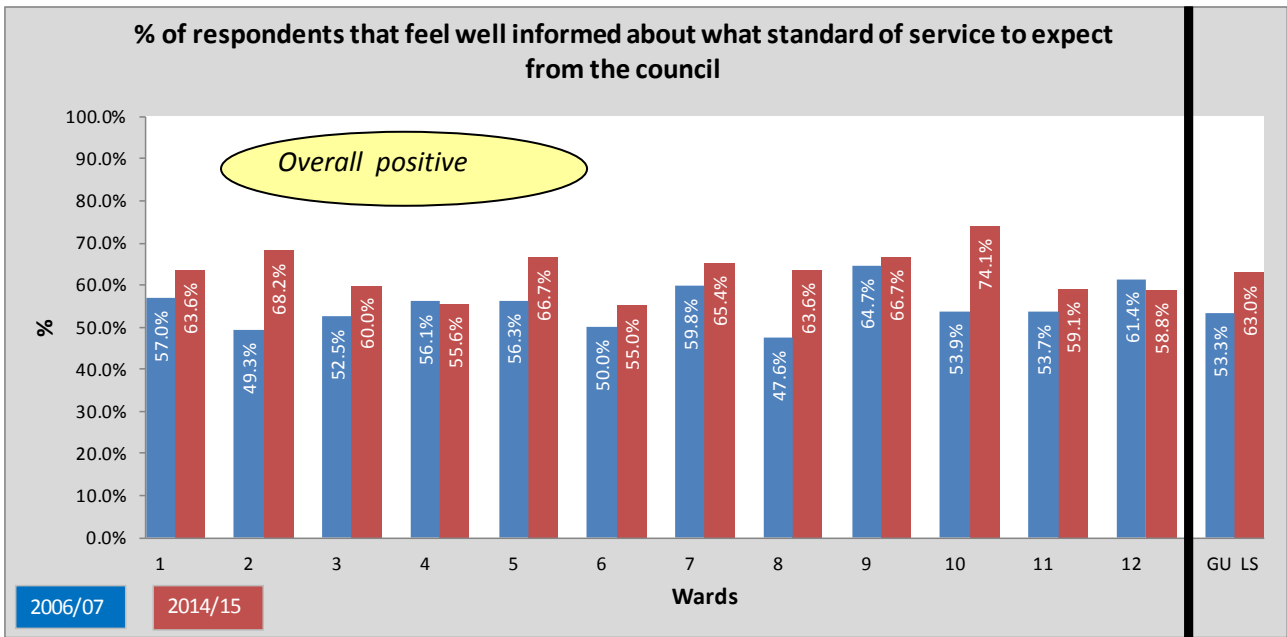

1	2	3	4	5	6	7	8	9	10	11	12	GU	13/14	LS
Ambien	Barlestone Nailstone and Osbaston	Barwell	Burbage (All Burbage wards combined)	Cadeby, Carlton & Market Bosworth with Shackerstone	Earl Shilton	Groby	Hinckley (All Hinckley wards	Markfield, Stanton and Fieldhead	Newbold Verdon with Desford	Ratby, Bagworth and Thornton	Twycross and Witherley with Sheepy	General User Satisfaction survey 2006/07	2013/14 overall results	2014/15 overall results