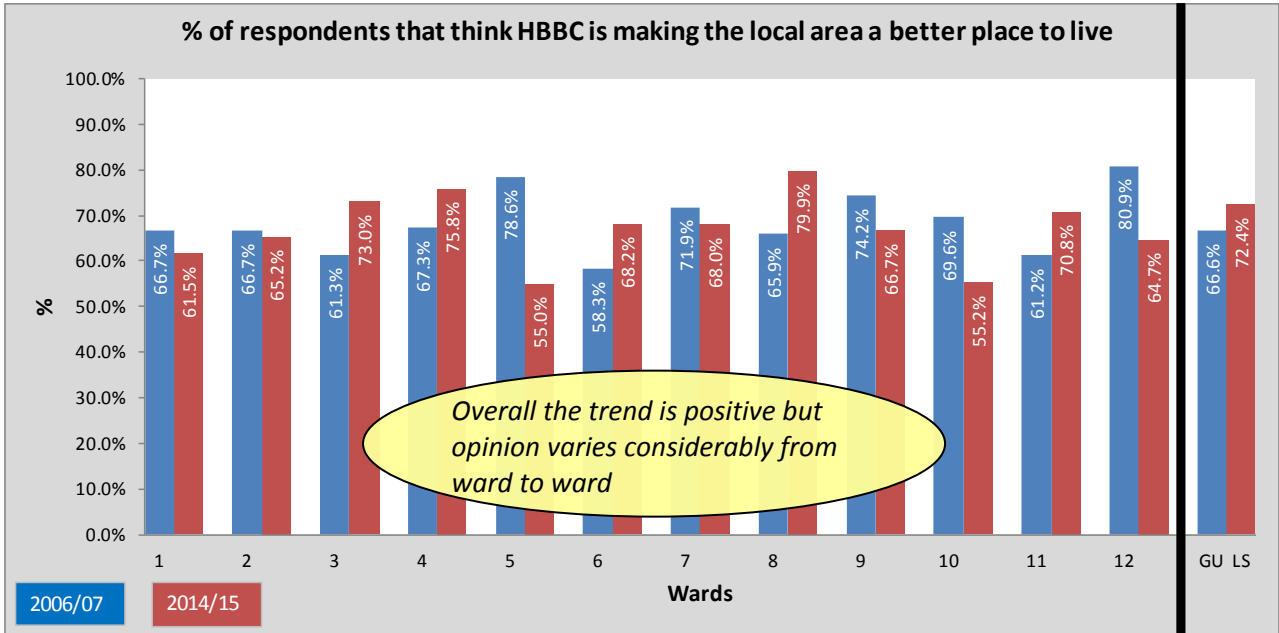

1	2	3	4	5	6	7	8	9	10	11	12	GU	13/14	LS
Ambien	Barlestone Nailstone and Osbaston	Barwell	Burbage (All Burbage wards combined)	Cadeby, Carlton & Market Bosworth with Shackerstone	Earl Shilton	Groby	Hinckley (All Hinckley wards)	Markfield, Stanton and Fieldhead	Newbold Verdon with Desford	Ratby, Bagworth and Thornton	Twycross and Witherley with Sheepy	General User Satisfaction survey 2006/07	2013/14 overall results	2014/15 overall results