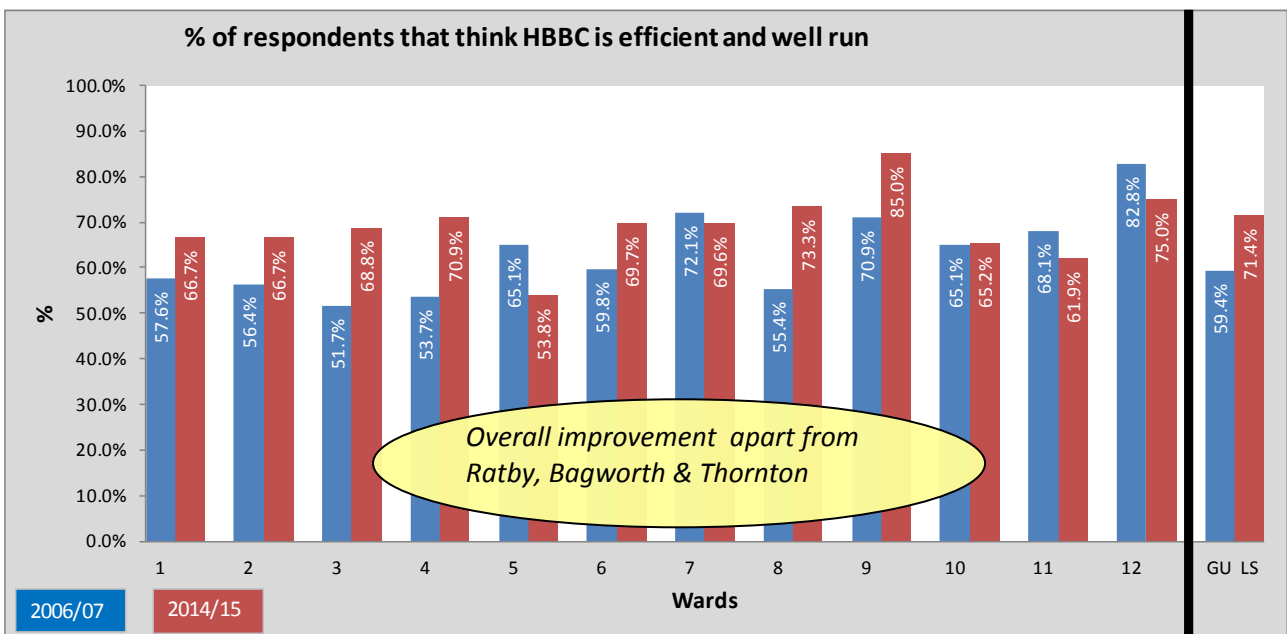

1	2	3	4	5	6	7	8	9	10	11	12	GU	13/14	LS
Ambien	Barlestone Nailstone and Osbaston	Barwell	Burbage (All Burbage wards combined)	Cadeby, Carlton & Market Bosworth with Shackerstone	Earl Shilton	Groby	Hinckley (All Hinckley wards)	Markfield, Stanton and Fieldhead	Newbold Verdon with Desford	Ratby, Bagworth and Thornton	Twycross and Witherley with Sheepy	General User Satisfaction survey 2006/07	2013/14 overall results	2014/15 overall results