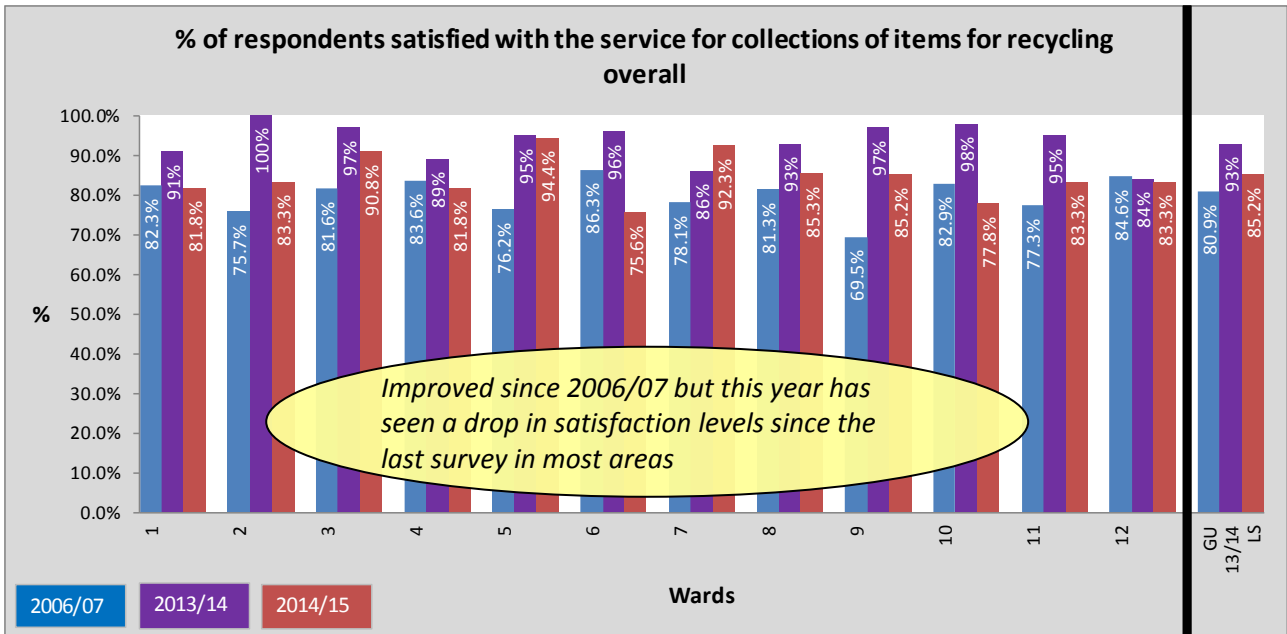

1	2	3	4	5	6	7	8	9	10	11	12	GU	13/14	LS
Ambien	Barlestone Nailstone and Osbaston	Barwell	Burbage (All Burbage wards combined)	Cadeby, Carlton & Market Bosworth with Shackerstone	Earl Shilton	Groby	Hinckley (All Hinckley wards)	Markfield, Stanton and Fieldhead	Newbold Verdon with Desford	Ratby, Bagworth and Thornton	Twycross and Witherley with Sheepy	General User Satisfaction survey 2006/07	2013/14 overall results	2014/15 overall results