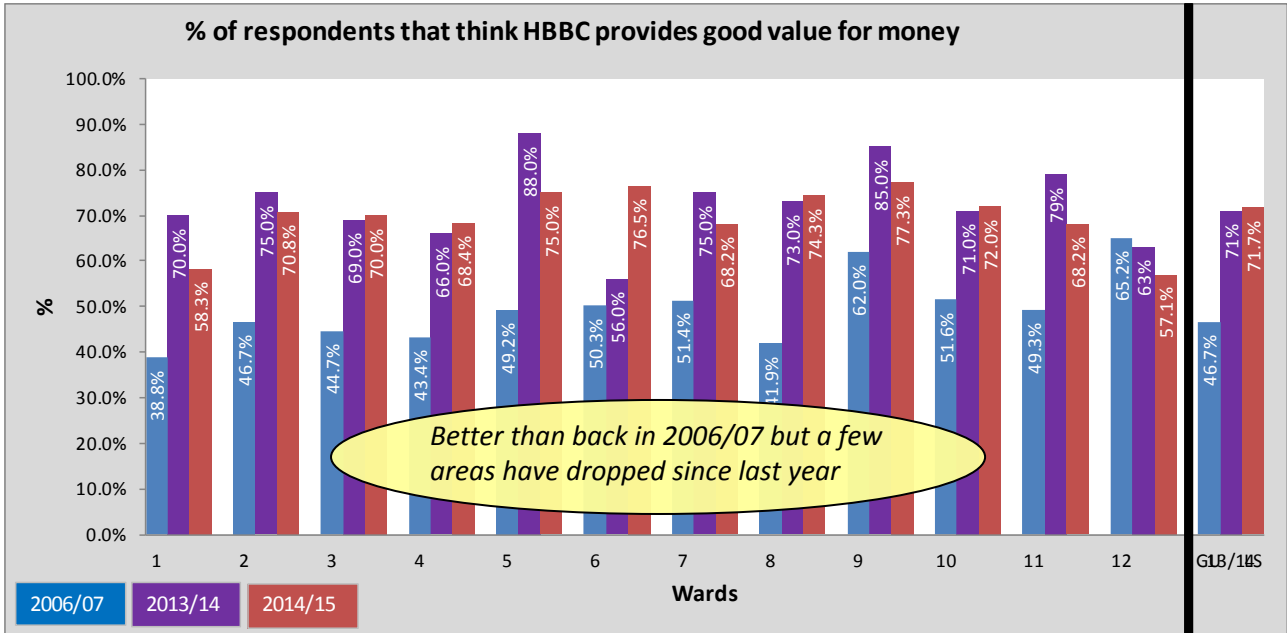

1	2	3	4	5	6	7	8	9	10	11	12	GU	13/14	LS
Ambien	Barlestone Nailstone and Osbaston	Barwell	Burbage (All Burbage wards combined)	Cadeby, Carlton & Market Bosworth with Shackerstone	Earl Shiiton	Groby	Hinckley (All Hinckley wards)	Markfield, Stanton and Fieldhead	Newbold Verdon with Desford	Ratby, Bagworth and Thornton	Twycross and Witherley with Sheepy	General User Satisfaction survey 2006/07	2013/14 overall results	2014/15 overall results