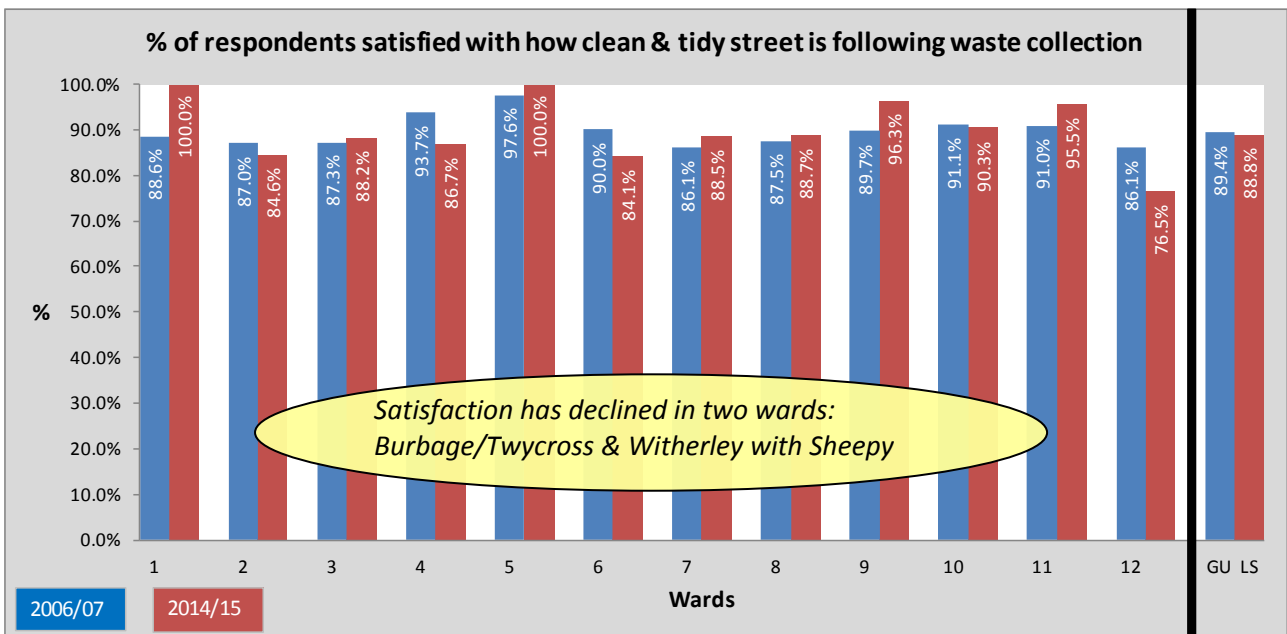

1	2	3	4	5	6	7	8	9	10	11	12	GU	13/14	LS
Ambien	Barlestone Nailstone and Osbaston	Barwell	Burbage (All Burbage wards combined)	Cadeby, Carlton & Market Bosworth with Shackerstone	Earl Shilton	Groby	Hinckley (All Hinckley wards)	Markfield, Stanton and Fieldhead	Newbold Verdon with Desford	Ratby, Bagworth and Thornton	Twycross and Witherley with Sheepy	General User Satisfaction survey 2006/07	2013/14 overall results	2014/15 overall results