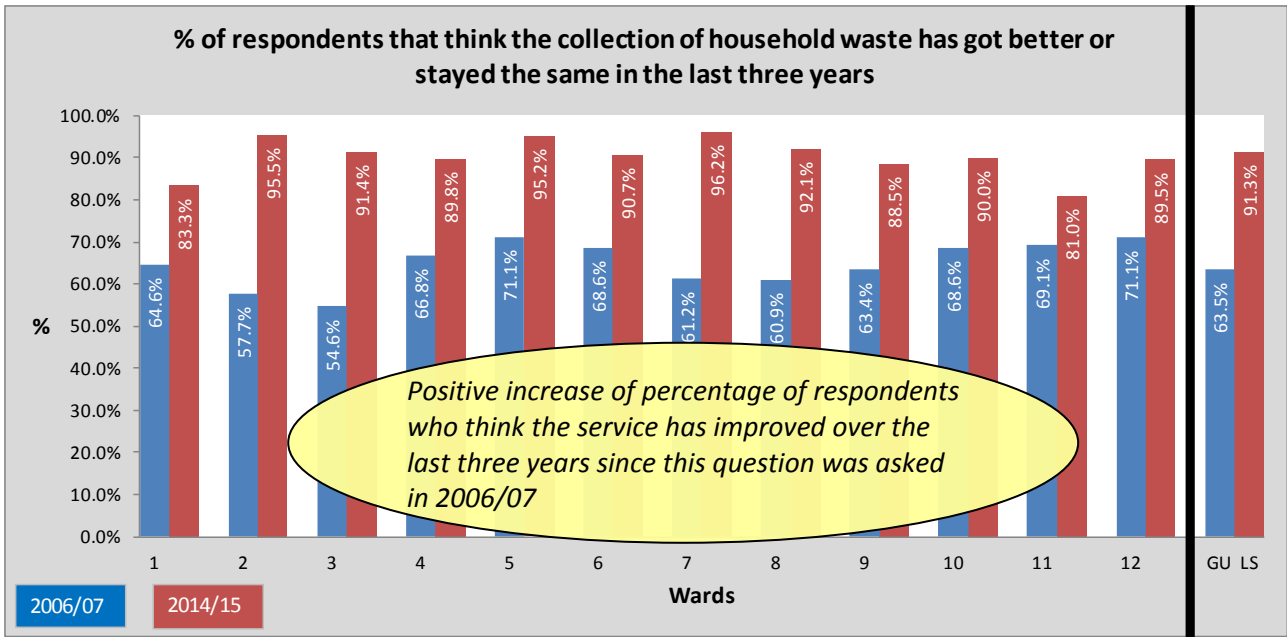

1	2	3	4	5	6	7	8	9	10	11	12	GU	13/14	LS
Ambien	Barlestone Nailstone and Osbaston	Barwell	Burbage (All Burbage wards combined)	Cadeby, Carlton & Market Bosworth with Shackerstone	Earl Shilton	Groby	Hinckley (All Hinckley wards)	Markfield, Stanton and Fieldhead	Newbold Verdon with Desford	Ratby, Bagworth and Thornton	Twycross and Witherley with Sheepy	General User Satisfaction survey 2006/07	2013/14 overall results	2014/15 overall results