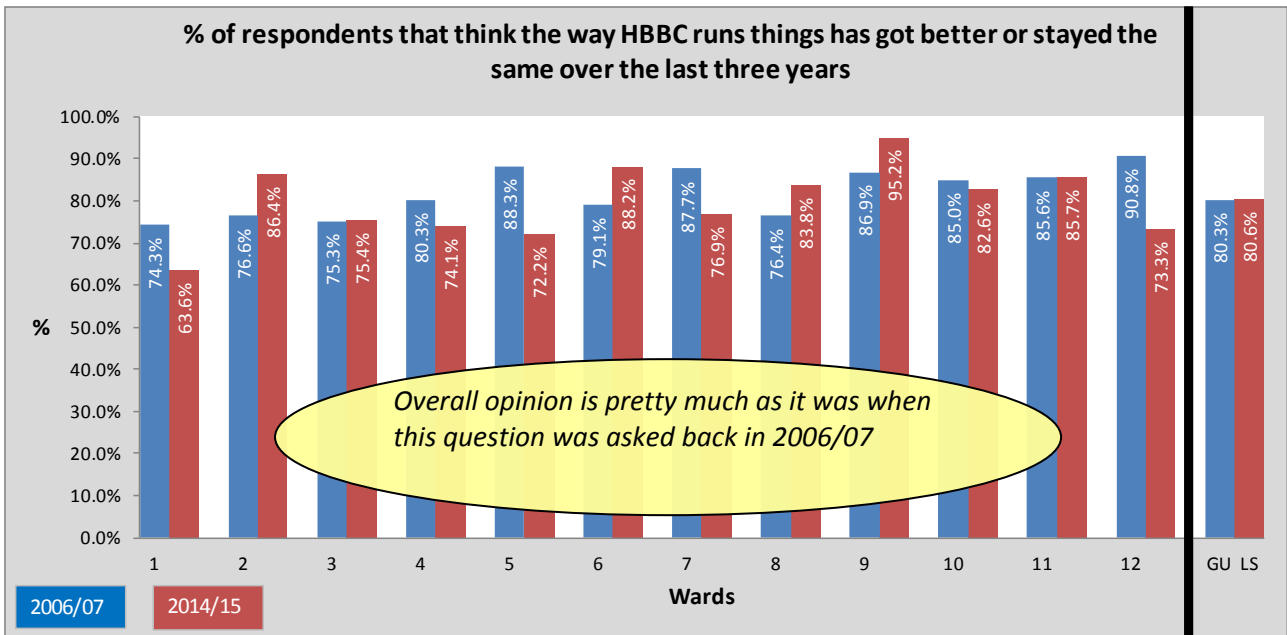

1	2	3	4	5	6	7	8	9	10	11	12	GU	13/14	LS
Ambien	Barlestone Nailstone and Osbaston	Barwell	Burbage (All Burbage wards combined)	Cadeby, Carlton & Market Bosworth with Shackerstone	Earl Shilton	Groby	Hinckley (All Hinckley wards)	Markfield, Stanton and Fieldhead	Newbold Verdon with Desford	Ratby, Bagworth and Thornton	Twycross and Witherley with Sheepy	General User Satisfaction survey 2006/07	2013/14 overall results	2014/15 overall results