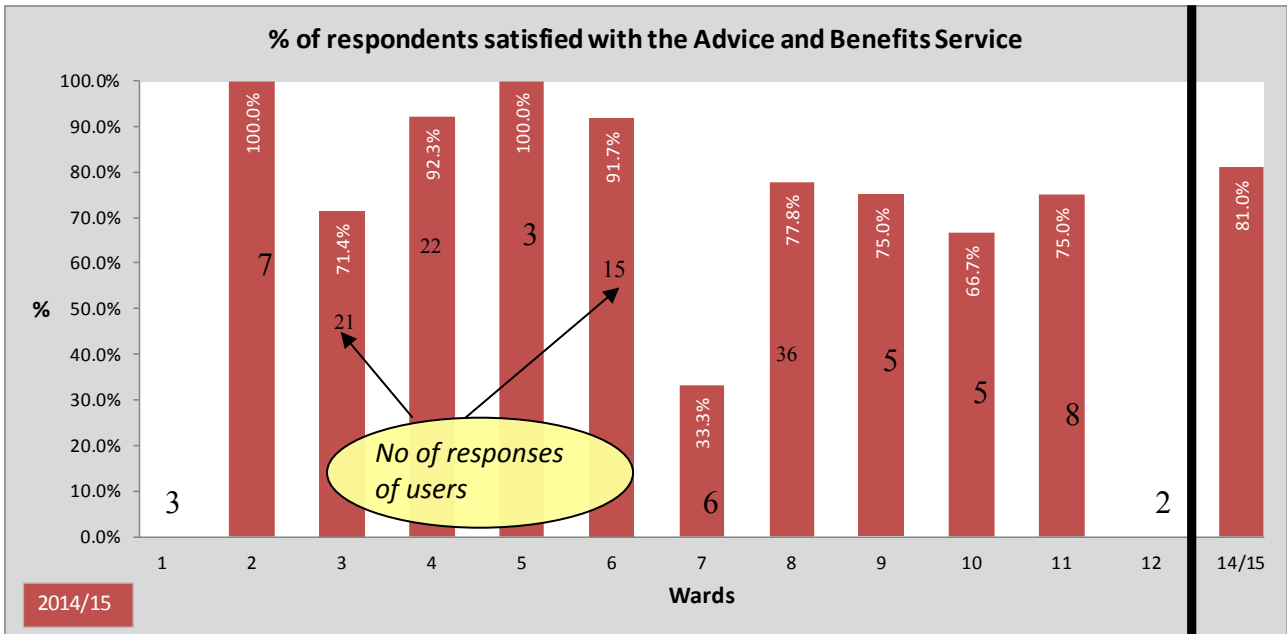

1	2	3	4	5	6	7	8	9	10	11	12	GU	13/14	LS
Ambien	Barlestone Nailstone and Osbaston	Barwell	Burbage (All Burbage wards combined)	Cadeby, Carlton & Market Bosworth with Shackerstone	Earl Shilton	Groby	Hinckley (All Hinckley wards)	Markfield, Stanton and Fieldhead	Newbold Verdon with Desford	Ratby, Bagworth and Thornton	Twycross and Witherley with Sheepy	General User Satisfaction survey 2006/07	2013/14 overall results	2014/15 overall results