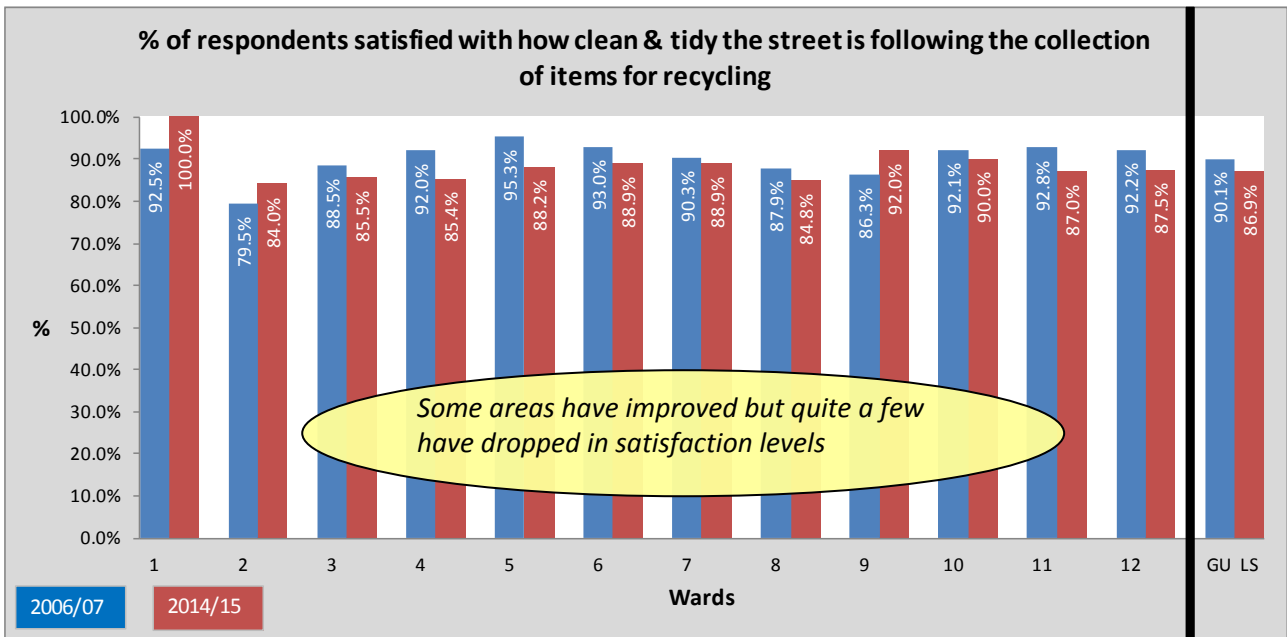

1	2	3	4	5	6	7	8	9	10	11	12	GU	13/14	LS
Ambien	Barlestone Nailstone and Osbaston	Barwell	Burbage (All Burbage wards combined)	Cadeby, Carlton & Market Bosworth with Shackerstone	Earl Shilton	Groby	Hinckley (All Hinckley wards)	Markfield, Stanton and Fieldhead	Newbold Verdon with Desford	Ratby, Bagworth and Thornton	Twycross and Witherley with Sheepy	General User Satisfaction survey 2006/07	2013/14 overall results	2014/15 overall results