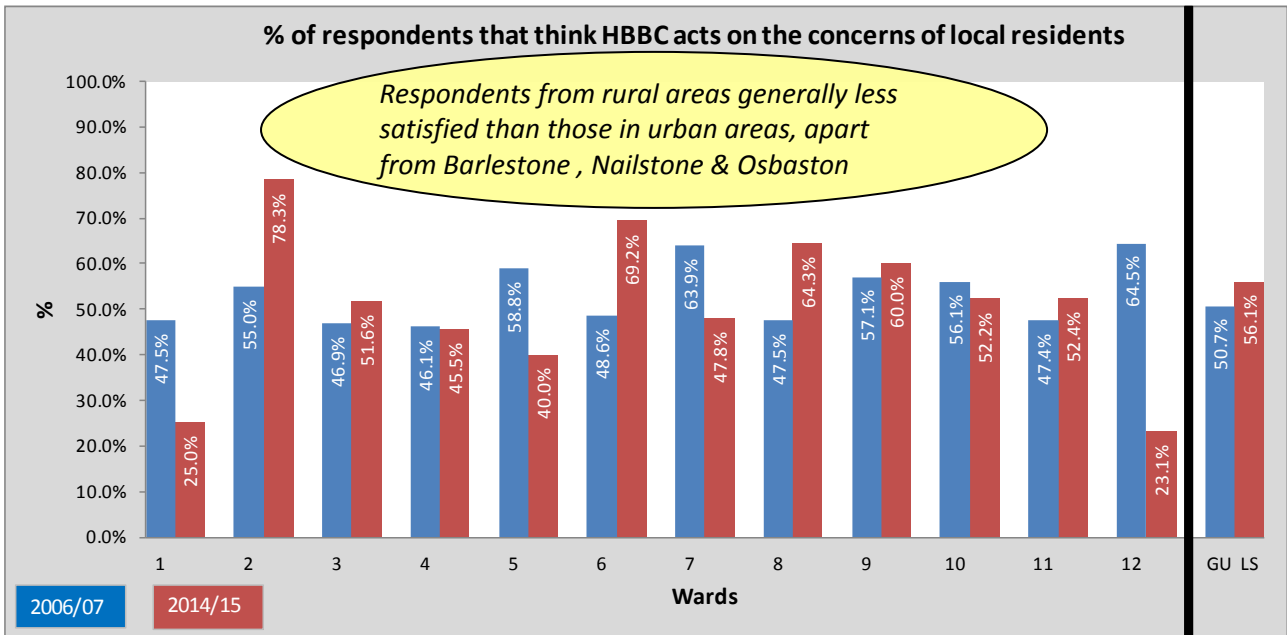

1	2	3	4	5	6	7	8	9	10	11	12	GU	13/14	LS
Ambien	Barlestone Nailstone and Osbaston	Barwell	Burbage (All Burbage wards combined)	Cadeby, Carlton & Market Bosworth with Shackerstone	Earl Shilton	Groby	Hinckley (All Hinckley wards)	Markfield, Stanton and Fieldhead	Newbold Verdon with Desford	Ratby, Bagworth and Thornton	Twycross and Witherley with Sheepy	General User Satisfaction survey 2006/07	2013/14 overall results	2014/15 overall results