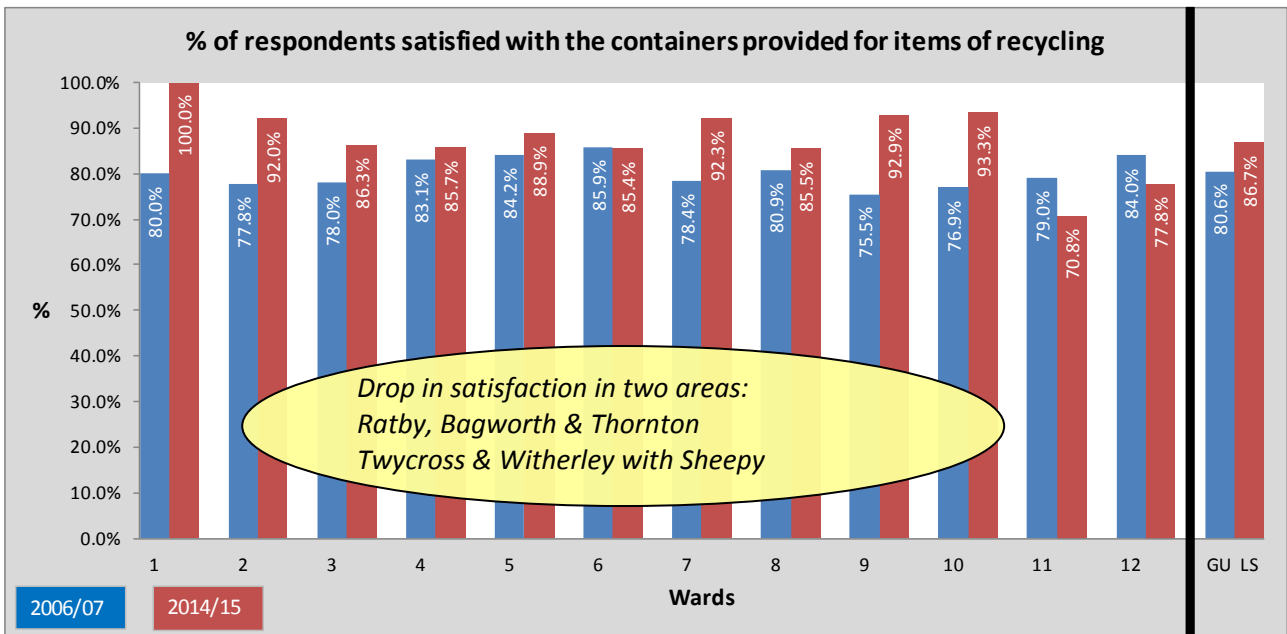

1	2	3	4	5	6	7	8	9	10	11	12	GU	13/14	LS
Ambien	Barlestone Nailstone and Osbaston	Barwell	Burbage (All Burbage wards combined)	Cadeby, Carlton & Market Bosworth with Shackerstone	Earl Shilton	Groby	Hinckley (All Hinckley wards)	Markfield, Stanton and Fieldhead	Newbold Verdon with Desford	Ratby, Bagworth and Thornton	Twycross and Witherley with Sheepy	General User Satisfaction survey 2006/07	2013/14 overall results	2014/15 overall results