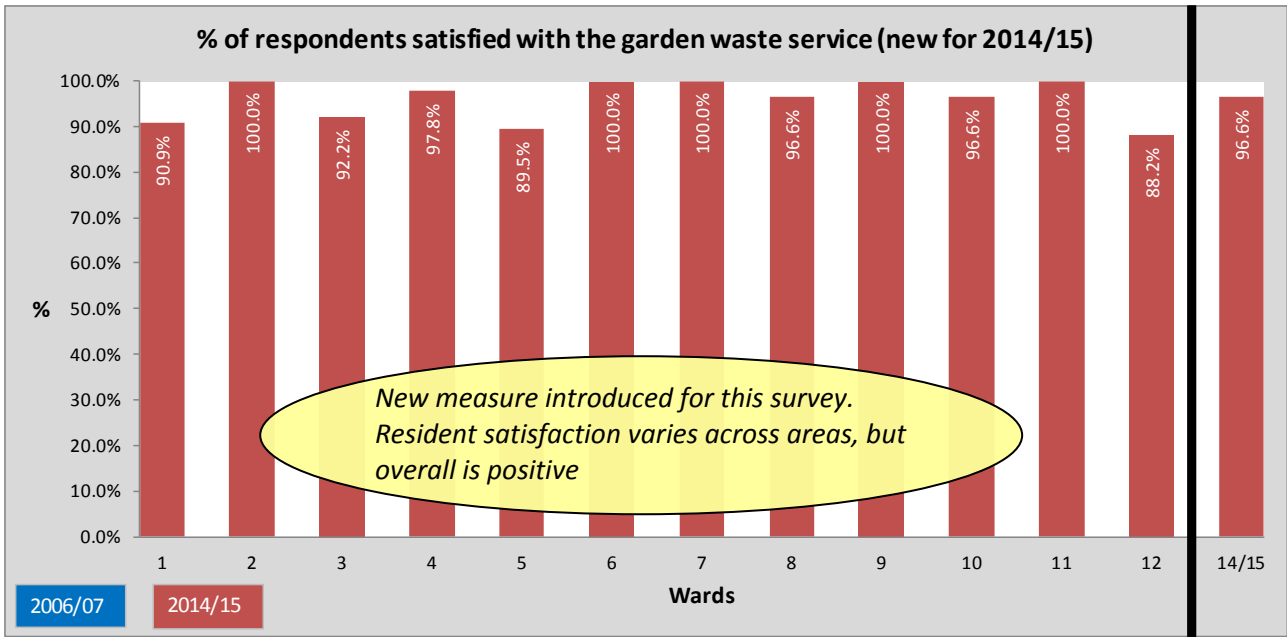

1	2	3	4	5	6	7	8	9	10	11	12	GU	13/14	LS
Ambien	Barlestone Nailstone and Osbaston	Barwell	Burbage (All Burbage wards combined)	Cadeby, Carlton & Market Bosworth with Shackerstone	Earl Shilton	Groby	Hinckley (All Hinckley wards)	Markfield, Stanton and Fieldhead	Newbold Verdon with Desford	Ratby, Bagworth and Thornton	Twycross and Witherley with Sheepy	General User Satisfaction survey 2006/07	2013/14 overall results	2014/15 overall results