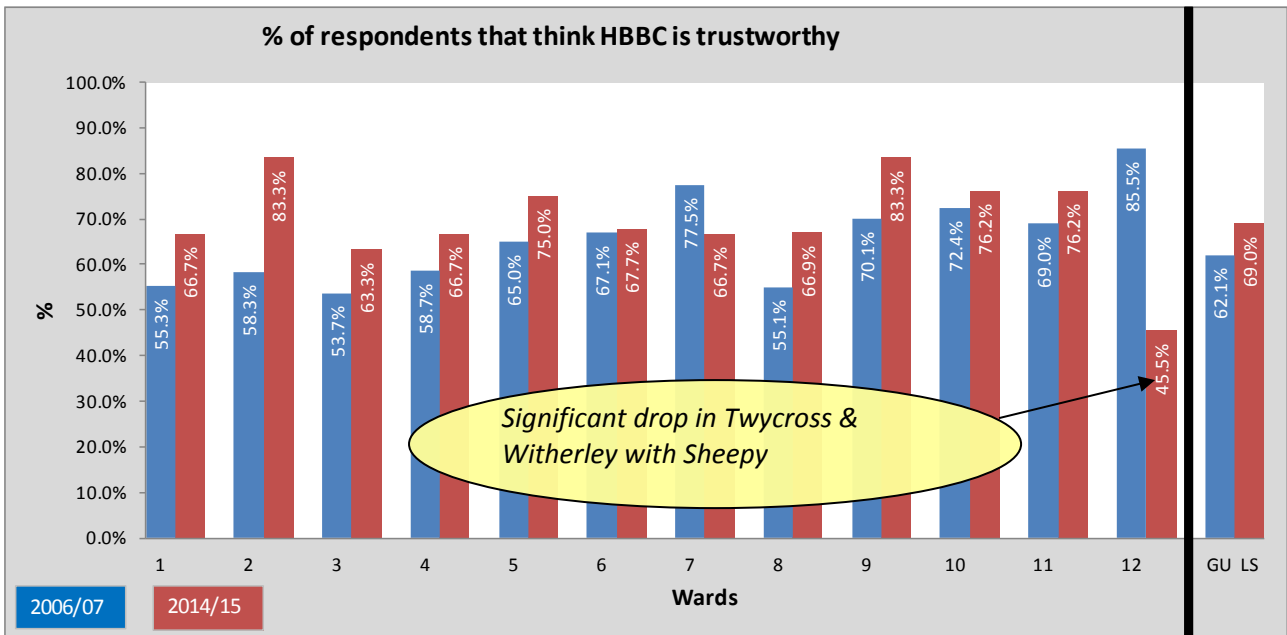

1	2	3	4	5	6	7	8	9	10	11	12	GU	13/14	LS
Ambien	Barlestone Nailstone and Osbaston	Barwell	Burbage (All Burbage wards combined)	Cadeby, Carlton & Market Bosworth with Shackerstone	Earl Shiiton	Groby	Hinckley (All Hinckley wards)	Markfield, Stanton and Fieldhead	Newbold Verdon with Desford	Ratby, Bagworth and Thornton	Twycross and Witherley with Sheepy	General User Satisfaction survey 2006/07	2013/14 overall results	2014/15 overall results