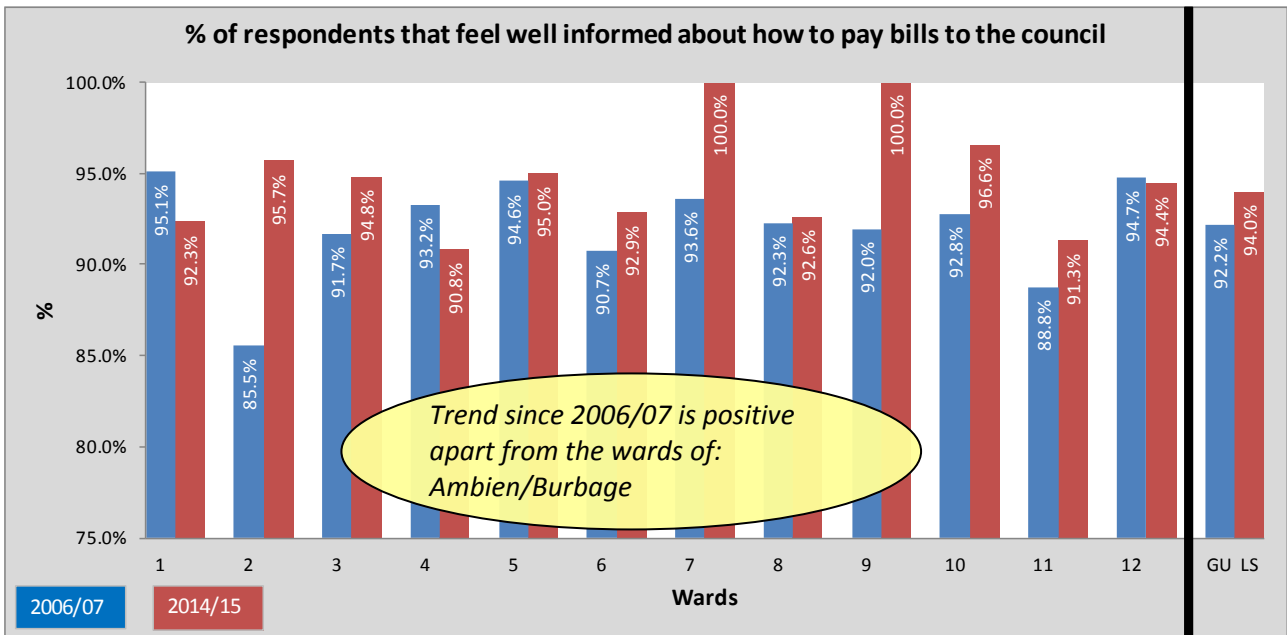

1	2	3	4	5	6	7	8	9	10	11	12	GU	13/14	LS
Ambien	Barlestone Nailstone and Osbaston	Barwell	Burbage (All Burbage wards combined)	Cadeby, Carlton & Market Bosworth with Shackerstone	Earl Shilton	Groby	Hinckley (All Hinckley wards)	Markfield, Stanton and Fieldhead	Newbold Verdon with Desford	Ratby, Bagworth and Thornton	Twycross and Witherley with Sheepy	General User Satisfaction survey 2006/07	2013/14 overall results	2014/15 overall results