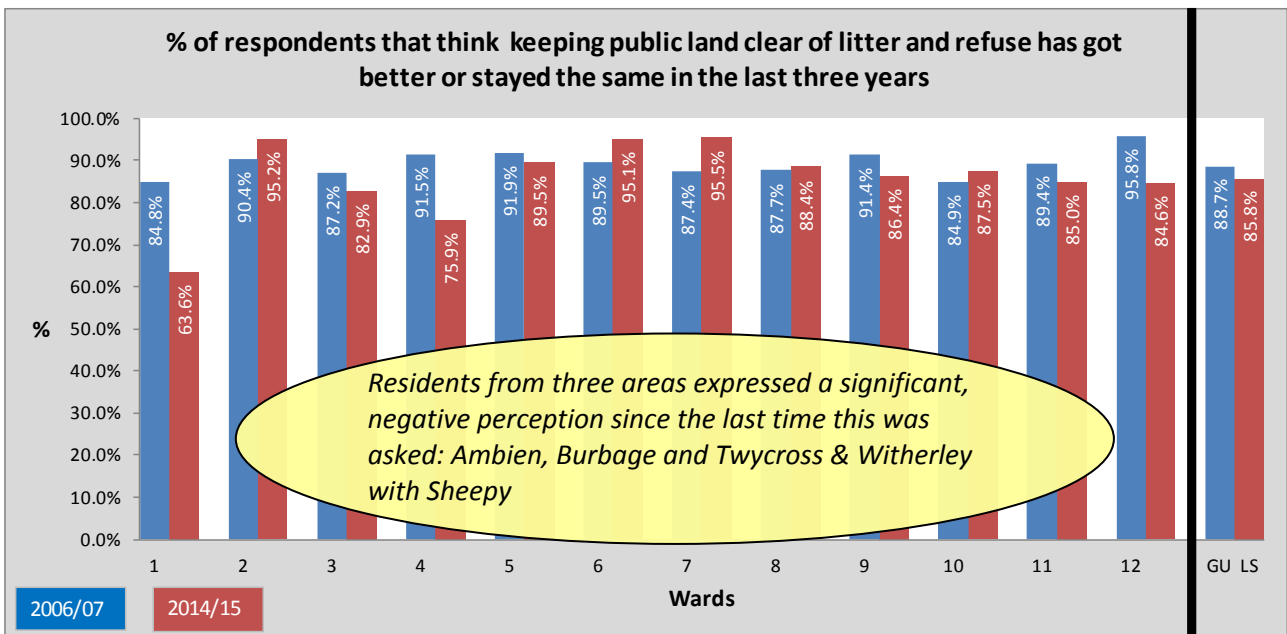

Appendix 1 – resident satisfaction survey winter 2014/15 (detailed charts)

1	2	3	4	5	6	7	8	9	10	11	12	GU	13/14	LS
Ambien	Barlestone Nailstone and Osbaston	Barwell	Burbage (All Burbage wards combined)	Cadeby, Carlton & Market Bosworth with Shackerstone	Earl Shilton	Groby	Hinckley (All Hinckley wards)	Markfield, Stanton and Fieldhead	Newbold Verdon with Desford	Ratby, Bagworth and Thornton	Twycross and Witherley with Sheeepy	General User Satisfaction survey 2006/07	2013/14 overall results	2014/15 overall results