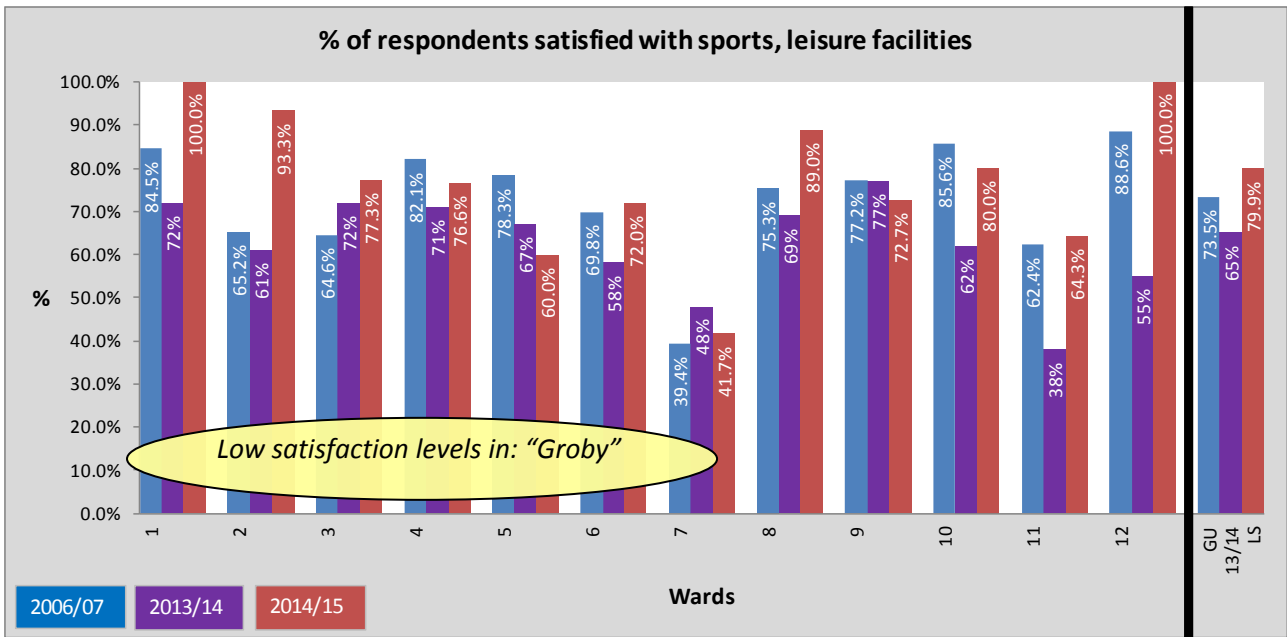

1	2	3	4	5	6	7	8	9	10	11	12	GU	13/14	LS
Ambien	Barlestone Nailstone and Osbaston	Barwell	Burbage (All Burbage wards combined)	Cadeby, Carlton & Market Bosworth with Shackerstone	Earl Shilton	Groby	Hinckley (All Hinckley wards)	Markfield, Stanton and Fieldhead	Newbold Verdon with Desford	Ratby, Bagworth and Thornton	Twycross and Witherley with Sheepy	General User Satisfaction survey 2006/07	2013/14 overall results	2014/15 overall results