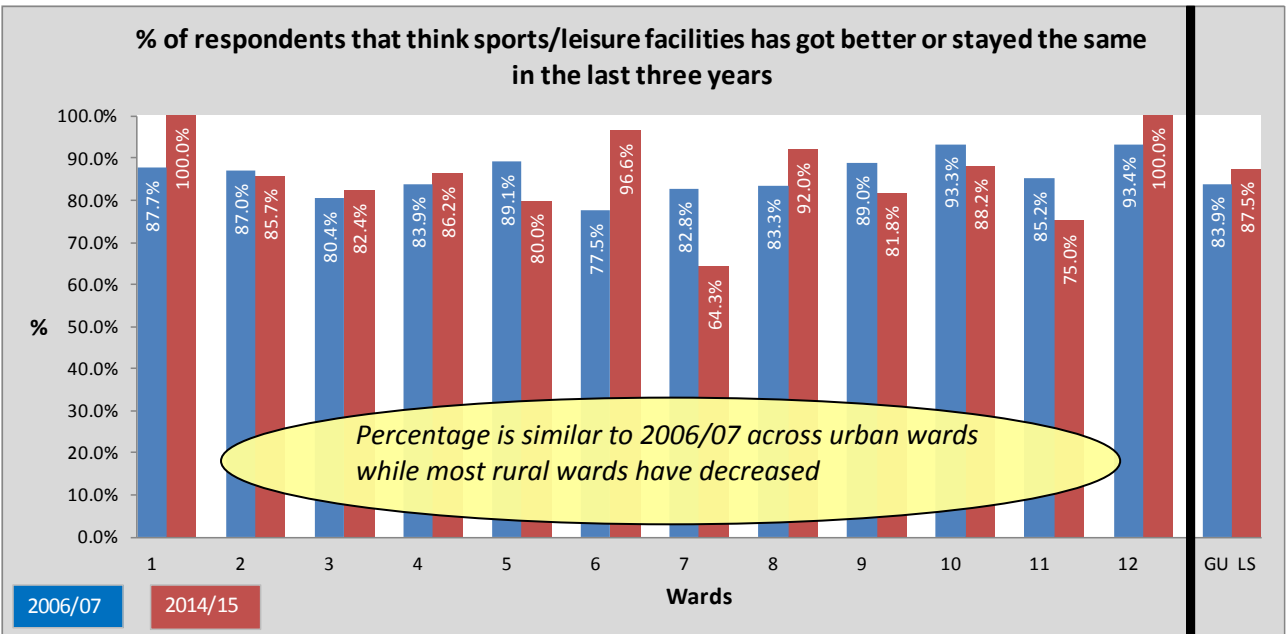

1	2	3	4	5	6	7	8	9	10	11	12	GU	13/14	LS
Ambien	Barlestone Nailstone and Osbaston	Barwell	Burbage (All Burbage wards combined)	Cadeby, Carlton & Market Bosworth with Shackerstone	Earl Shilton	Groby	Hinckley (All Hinckley wards)	Markfield, Stanton and Fieldhead	Newbold Verdon with Desford	Ratby, Bagworth and Thornton	Twycross and Witherley with Sheepy	General User Satisfaction survey 2006/07	2013/14 overall results	2014/15 overall results