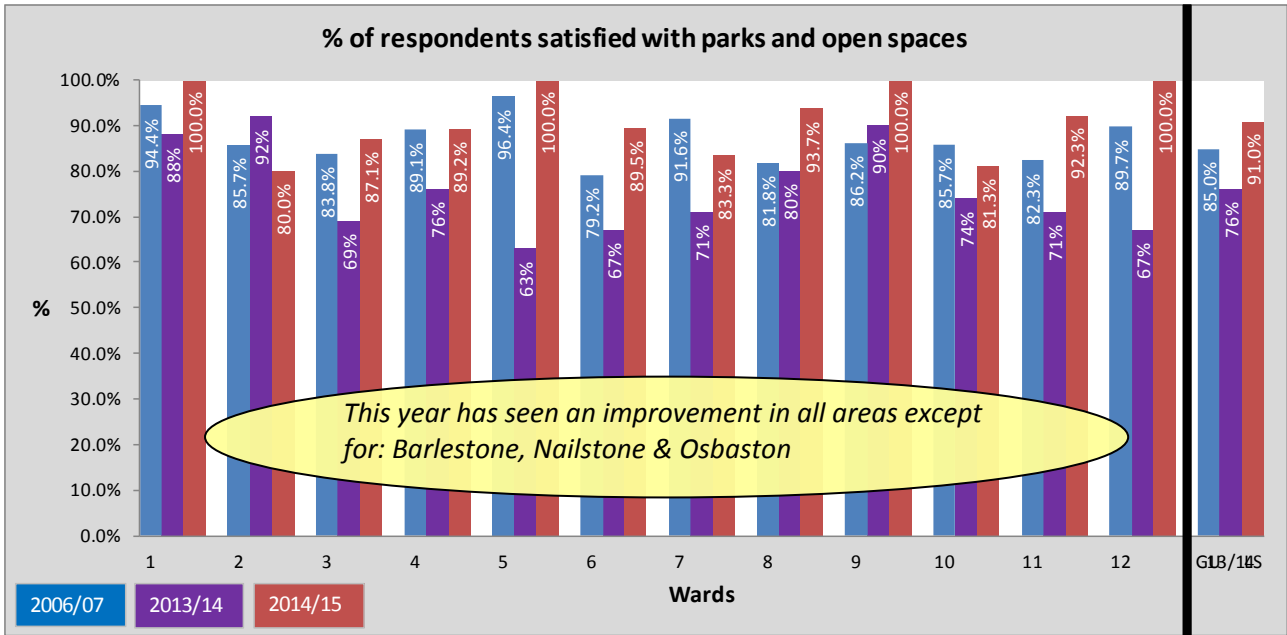

1	2	3	4	5	6	7	8	9	10	11	12	GU	13/14	LS
Ambien	Barlestone Nailstone and Osbaston	Barwell	Burbage (All Burbage wards combined)	Cadeby, Carlton & Market Bosworth with Shackerstone	Earl Shilton	Groby	Hinckley (All Hinckley wards)	Markfield, Stanton and Fieldhead	Newbold Verdon with Desford	Ratby, Bagworth and Thornton	Twycross and Witherley with Sheepy	General User Satisfaction survey 2006/07	2013/14 overall results	2014/15 overall results