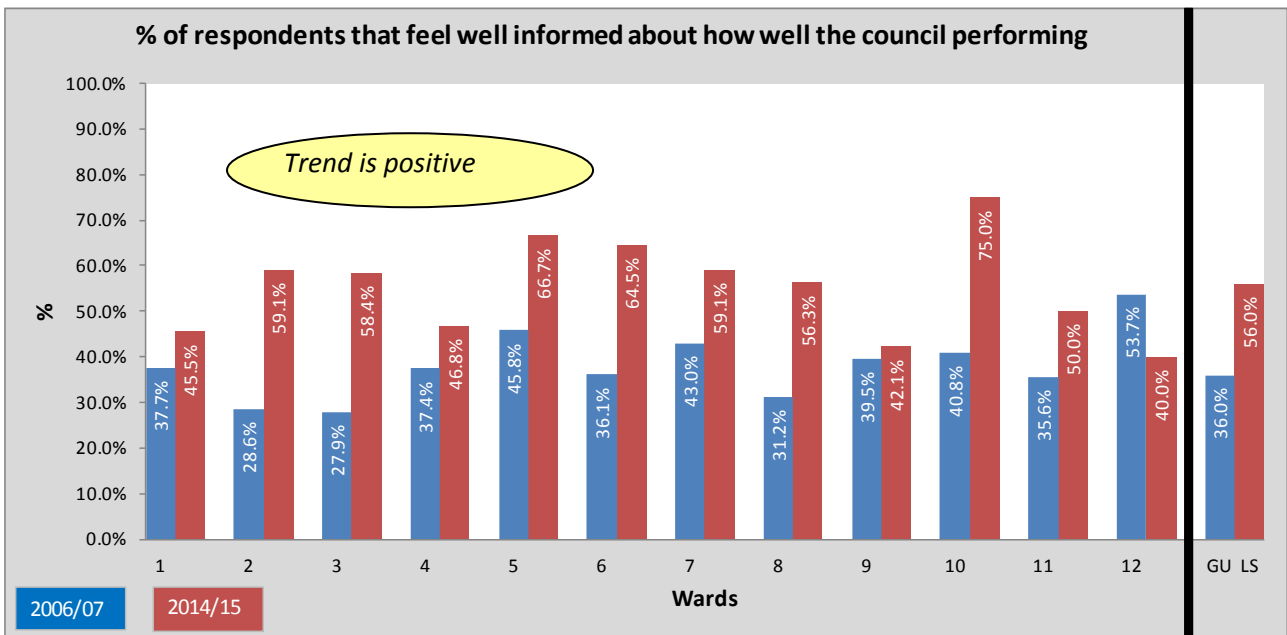

1	2	3	4	5	6	7	8	9	10	11	12	GU	13/14	LS
Ambien	Barlestone Nailstone and Osbaston	Barwell	Burbage (All Burbage wards combined)	Cadeby, Carlton & Market Bosworth with Shackerstone	Earl Shilton	Groby	Hinckley (All Hinckley wards)	Markfield, Stanton and Fieldhead	Newbold Verdon with Desford	Ratby, Bagworth and Thornton	Twycross and Witherley with Sheepy	General User Satisfaction survey 2006/07	2013/14 overall results	2014/15 overall results