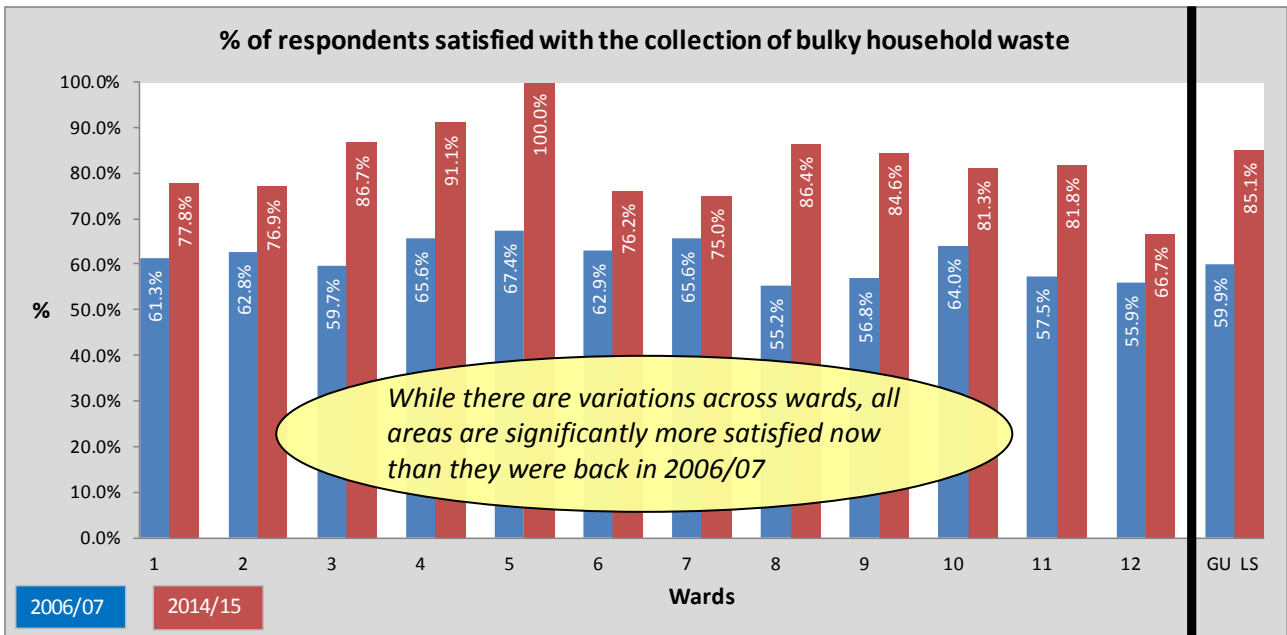

1	2	3	4	5	6	7	8	9	10	11	12	GU	13/14	LS
Ambien	Barlestone Nailstone and Osbaston	Barwell	Burbage (All Burbage wards combined)	Cadeby, Carlton & Market Bosworth with Shackerstone	Earl Shilton	Groby	Hinckley (All Hinckley wards)	Markfield, Stanton and Fieldhead	Newbold Verdon with Desford	Ratby, Bagworth and Thornton	Twycross and Witherley with Sheepy	General User Satisfaction survey 2006/07	2013/14 overall results	2014/15 overall results