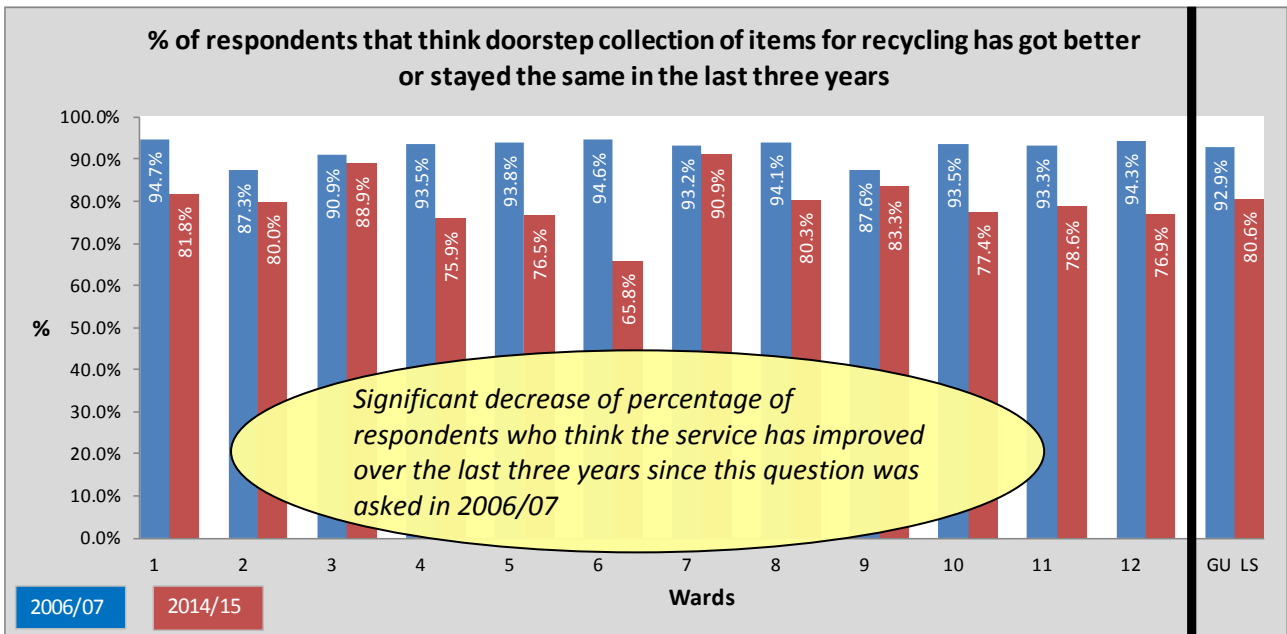

1	2	3	4	5	6	7	8	9	10	11	12	GU	13/14	LS
Ambien	Barlestone Nailstone and Osbaston	Barwell	Burbage (All Burbage wards combined)	Cadeby, Carlton & Market Bosworth with Shackerstone	Earl Shilton	Groby	Hinckley (All Hinckley wards)	Markfield, Stanton and Fieldhead	Newbold Verdon with Desford	Ratby, Bagworth and Thornton	Twycross and Witherley with Sheepy	General User Satisfaction survey 2006/07	2013/14 overall results	2014/15 overall results