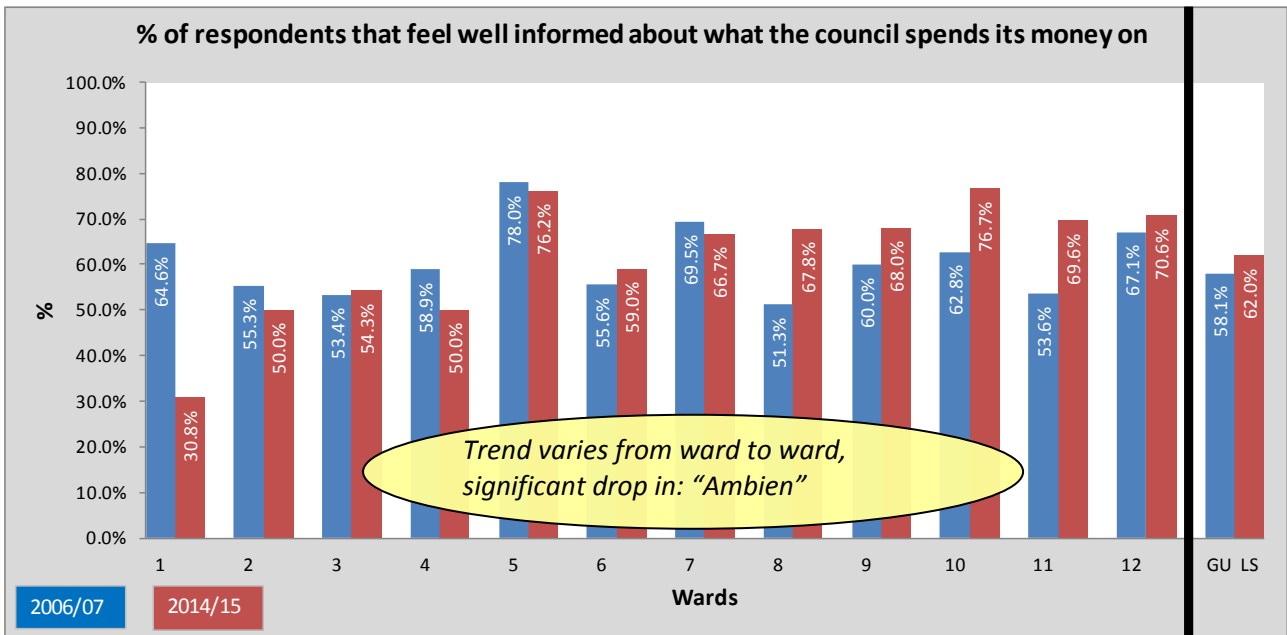

1	2	3	4	5	6	7	8	9	10	11	12	GU	13/14	LS
Ambien	Barlestone Nailstone and Osbaston	Barwell	Burbage (All Burbage wards combined)	Cadeby, Carlton & Market Bosworth with Shackerstone	Earl Shilton	Groby	Hinckley (All Hinckley wards)	Markfield, Stanton and Fieldhead	Newbold Verdon with Desford	Ratby, Bagworth and Thornton	Twycross and Witherley with Sheepy	General User Satisfaction survey 2006/07	2013/14 overall results	2014/15 overall results