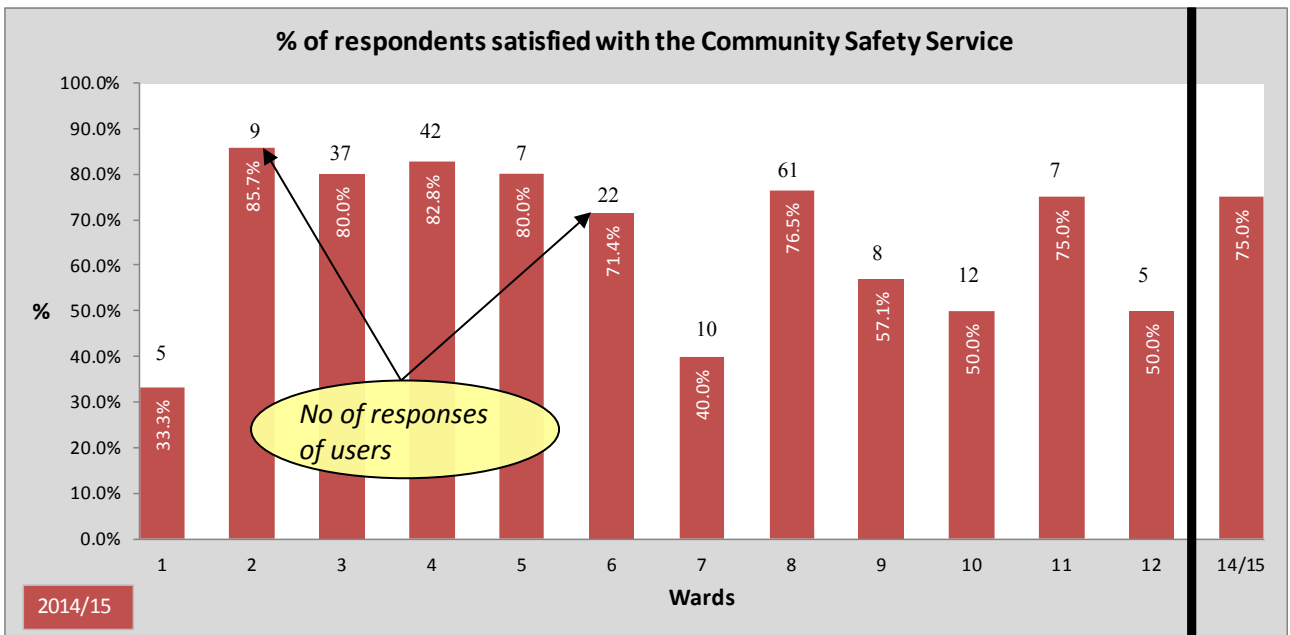

1	2	3	4	5	6	7	8	9	10	11	12	GU	13/14	LS
Ambien	Barlestone Nailstone and Osbaston	Barwell	Burbage (All Burbage wards combined)	Cadeby, Carlton & Market Bosworth with Shackerstone	Earl Shilton	Groby	Hinckley (All Hinckley wards)	Markfield, Stanton and Fieldhead	Newbold Verdon with Desford	Ratby, Bagworth and Thornton	Twycross and Witherley with Sheepy	General User Satisfaction survey 2006/07	2013/14 overall results	2014/15 overall results