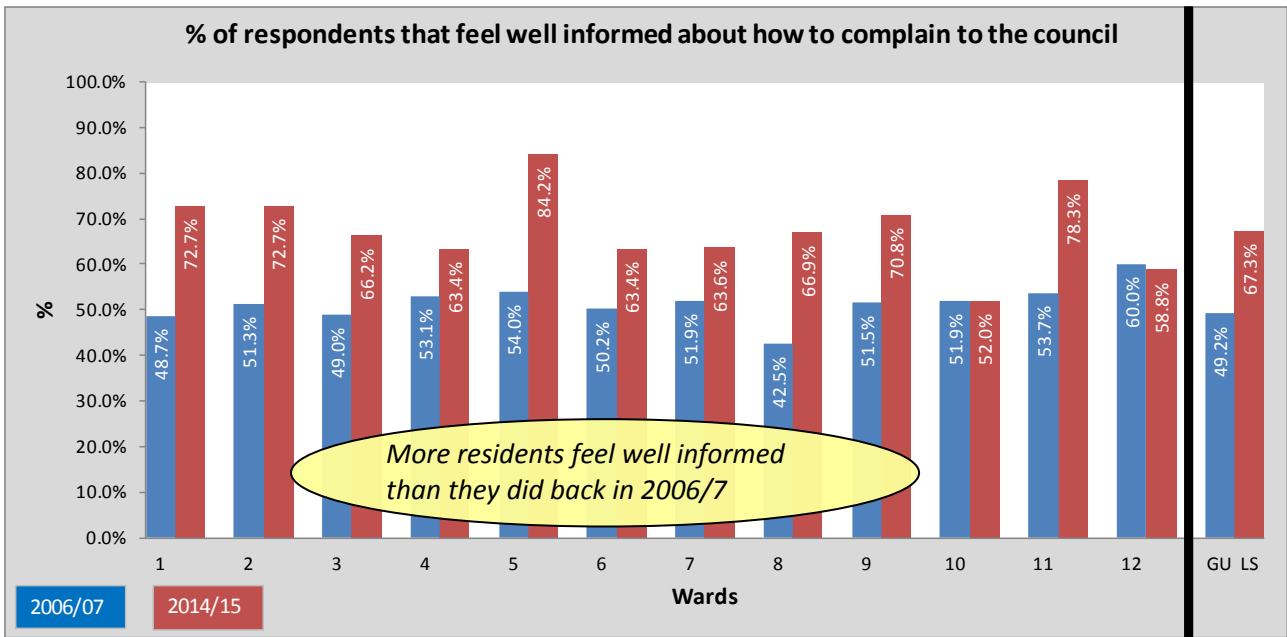

1	2	3	4	5	6	7	8	9	10	11	12	GU	13/14	LS
Ambien	Barlestone Nailstone and Osbaston	Barwell	Burbage (All Burbage wards combined)	Cadeby, Carlton & Market Bosworth with Shackerstone	Earl Shilton	Groby	Hinckley (All Hinckley wards)	Markfield, Stanton and Fieldhead	Newbold Verdon with Desford	Ratby, Bagworth and Thornton	Twycross and Witherley with Sheepy	General User Satisfaction survey 2006/07	2013/14 overall results	2014/15 overall results