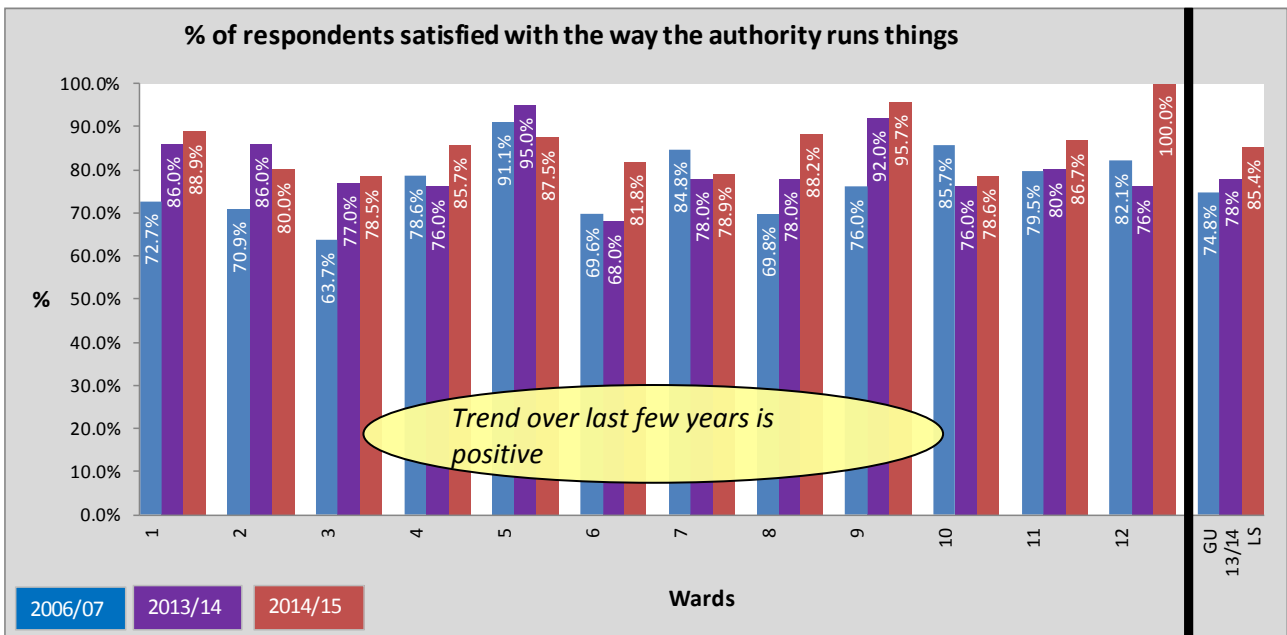

1	2	3	4	5	6	7	8	9	10	11	12	GU	13/14	LS
Ambien	Barlestone Nailstone and Osbaston	Barwell	Burbage (All Burbage wards combined)	Cadeby, Carlton & Market Bosworth with Shackerstone	Earl Shilton	Groby	Hinckley (All Hinckley wards)	Markfield, Stanton and Fieldhead	Newbold Verdon with Desford	Ratby, Bagworth and Thornton	Twycross and Witherley with Sheepy	General User Satisfaction survey 2006/07	2013/14 overall results	2014/15 overall results