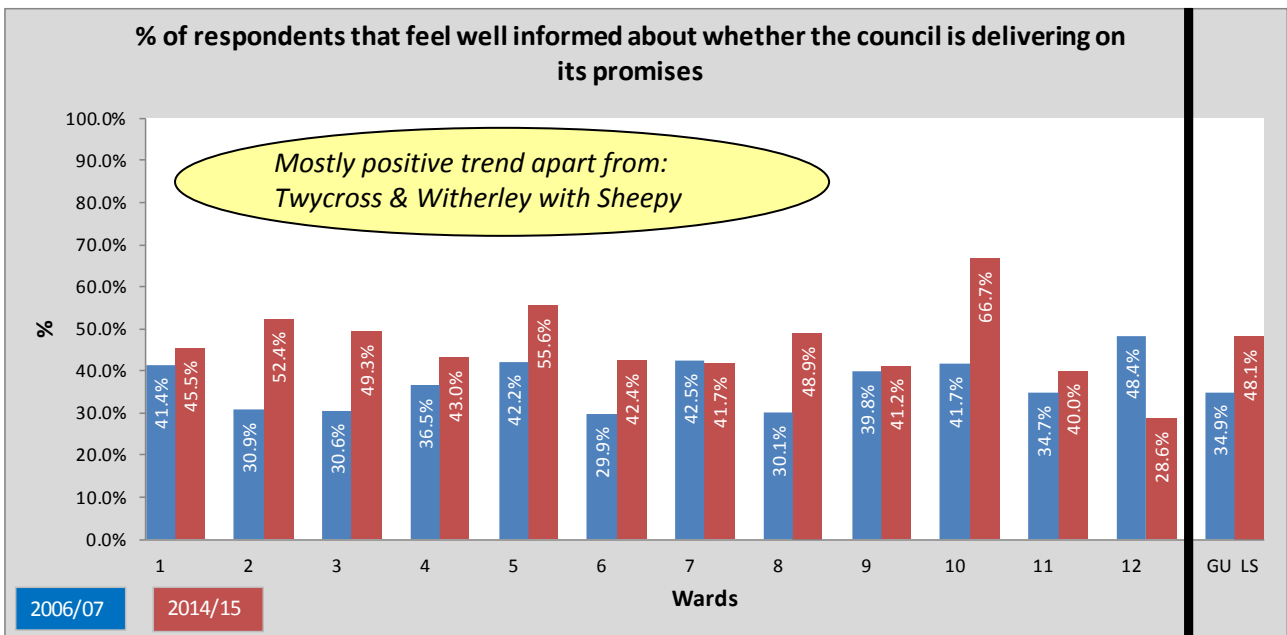

1	2	3	4	5	6	7	8	9	10	11	12	GU	13/14	LS
Ambien	Barlestone Nailstone and Osbaston	Barwell	Burbage (All Burbage wards combined)	Cadeby, Carlton & Market Bosworth with Shackerstone	Earl Shilton	Groby	Hinckley (All Hinckley wards	Markfield, Stanton and Fieldhead	Newbold Verdon with Desford	Ratby, Bagworth and Thornton	Twycross and Witherley with Sheepy	General User Satisfaction survey 2006/07	2013/14 overall results	2014/15 overall results