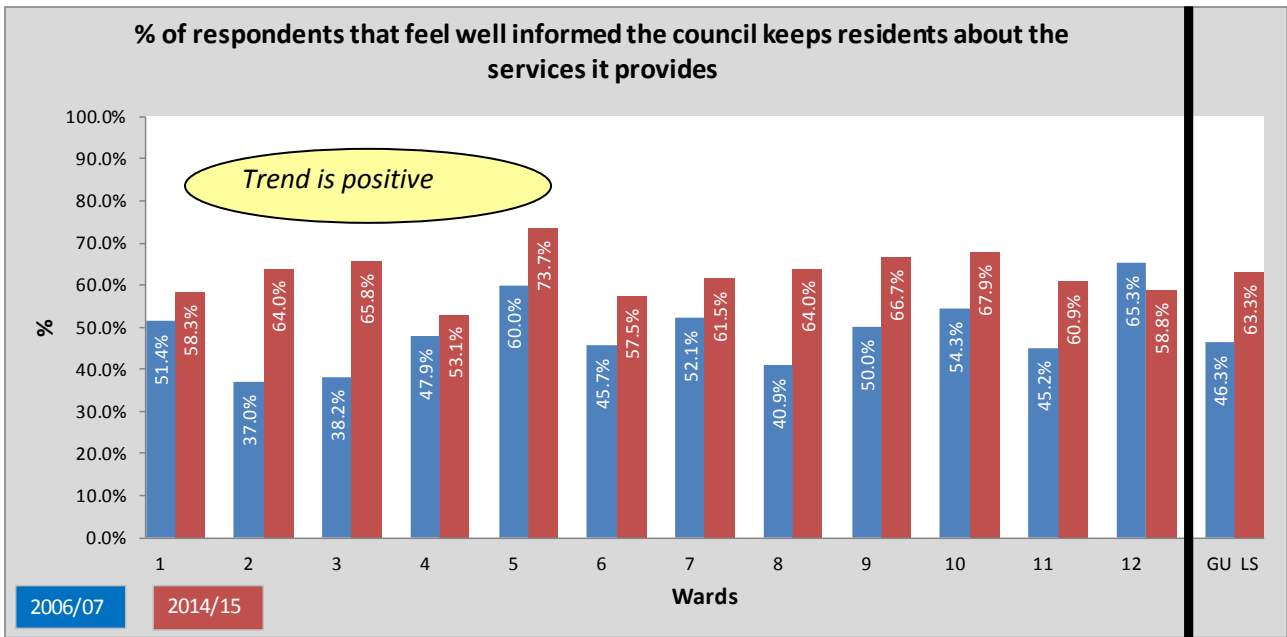

1	2	3	4	5	6	7	8	9	10	11	12	GU	13/14	LS
Ambien	Barlestone Nailstone and Osbaston	Barwell	Burbage (All Burbage wards combined)	Cadeby, Carlton & Market Bosworth with Shackerstone	Earl Shilton	Groby	Hinckley (All Hinckley wards)	Markfield, Stanton and Fieldhead	Newbold Verdon with Desford	Ratby, Bagworth and Thornton	Twycross and Witherley with Sheepy	General User Satisfaction survey 2006/07	2013/14 overall results	2014/15 overall results