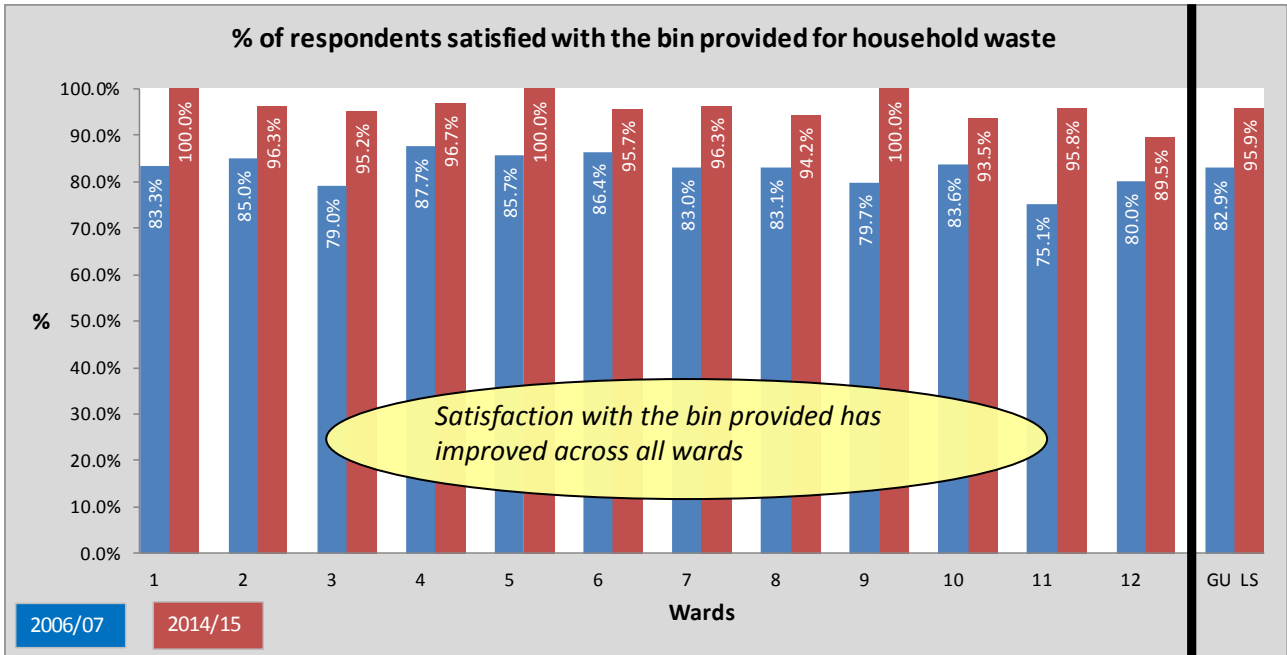

1	2	3	4	5	6	7	8	9	10	11	12	GU	13/14	LS
Ambien	Barlestone Nailstone and Osbaston	Barwell	Burbage (All Burbage wards combined)	Cadeby, Carlton & Market Bosworth with Shackerstone	Earl Shilton	Groby	Hinckley (All Hinckley wards)	Markfield, Stanton and Fieldhead	Newbold Verdon with Desford	Ratby, Bagworth and Thornton	Twycross and Witherley with Sheepy	General User Satisfaction survey 2006/07	2013/14 overall results	2014/15 overall results