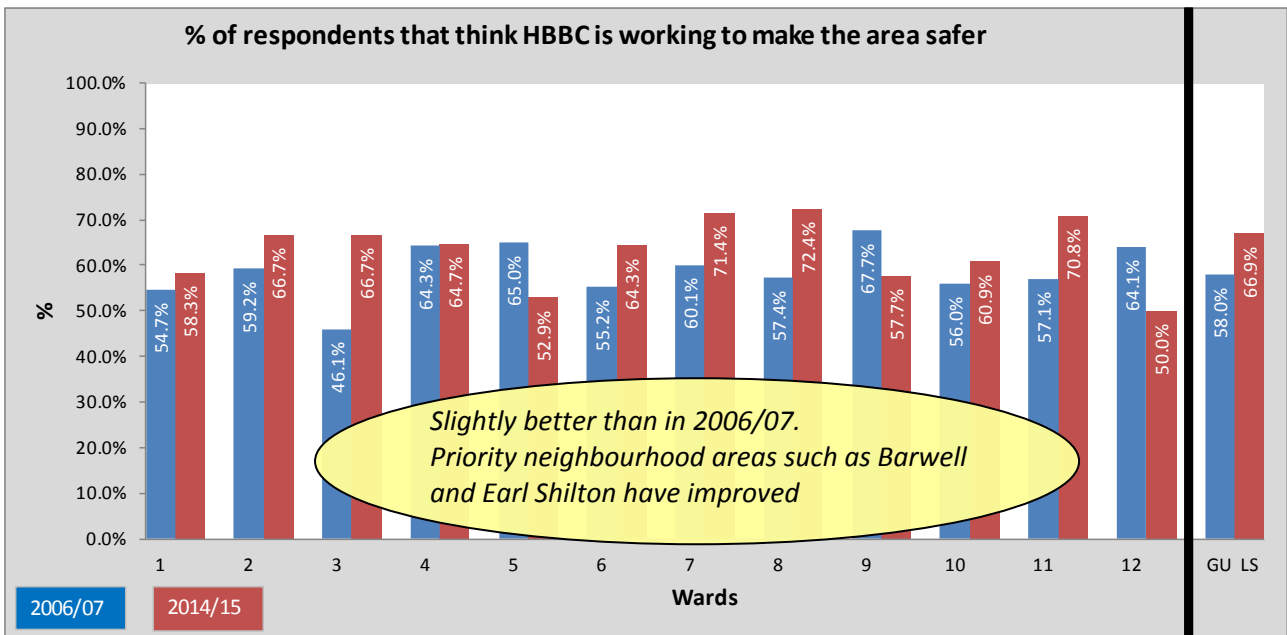

1	2	3	4	5	6	7	8	9	10	11	12	GU	13/14	LS
Ambien	Barlestone Nailstone and Osbaston	Barwell	Burbage (All Burbage wards combined)	Cadeby, Carlton & Market Bosworth with Shackerstone	Earl Shilton	Groby	Hinckley (All Hinckley wards)	Markfield, Stanton and Fieldhead	Newbold Verdon with Desford	Ratby, Bagworth and Thornton	Twycross and Witherley with Sheepy	General User Satisfaction survey 2006/07	2013/14 overall results	2014/15 overall results