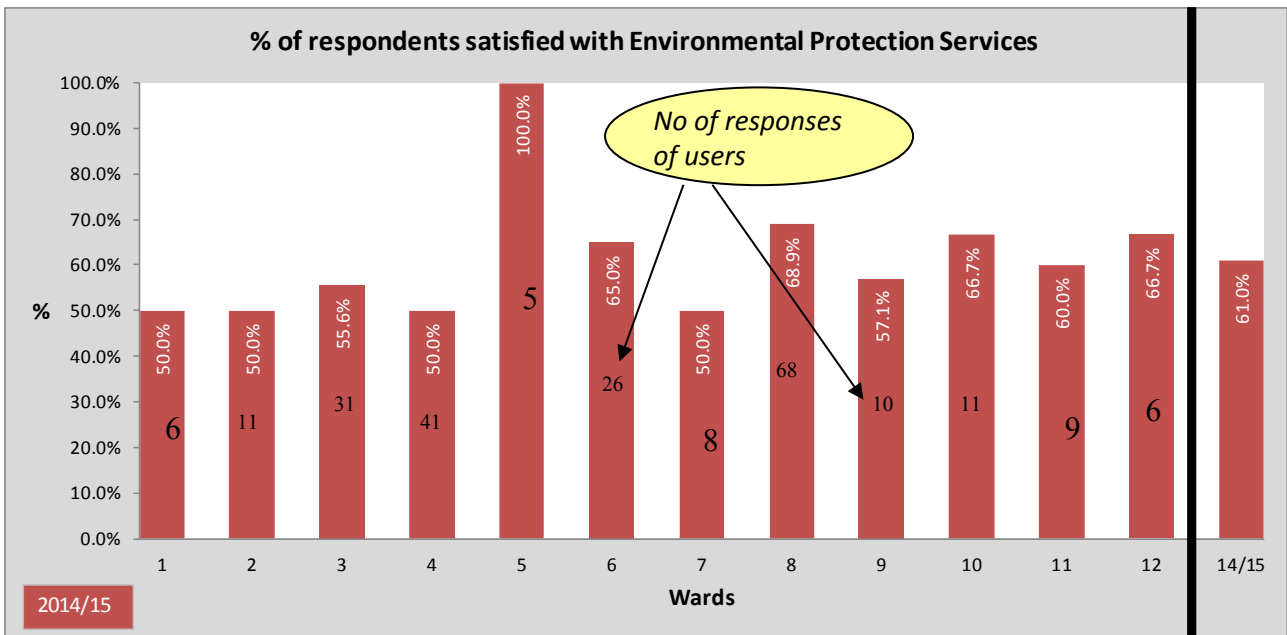

1	2	3	4	5	6	7	8	9	10	11	12	GU	13/14	LS
Ambien	Barlestone Nailstone and Osbaston	Barwell	Burbage (All Burbage wards combined)	Cadeby, Carlton & Market Bosworth with Shackerstone	Earl Shilton	Groby	Hinckley (All Hinckley wards)	Markfield, Stanton and Fieldhead	Newbold Verdon with Desford	Ratby, Bagworth and Thornton	Twycross and Witherley with Sheepy	General User Satisfaction survey 2006/07	2013/14 overall results	2014/15 overall results