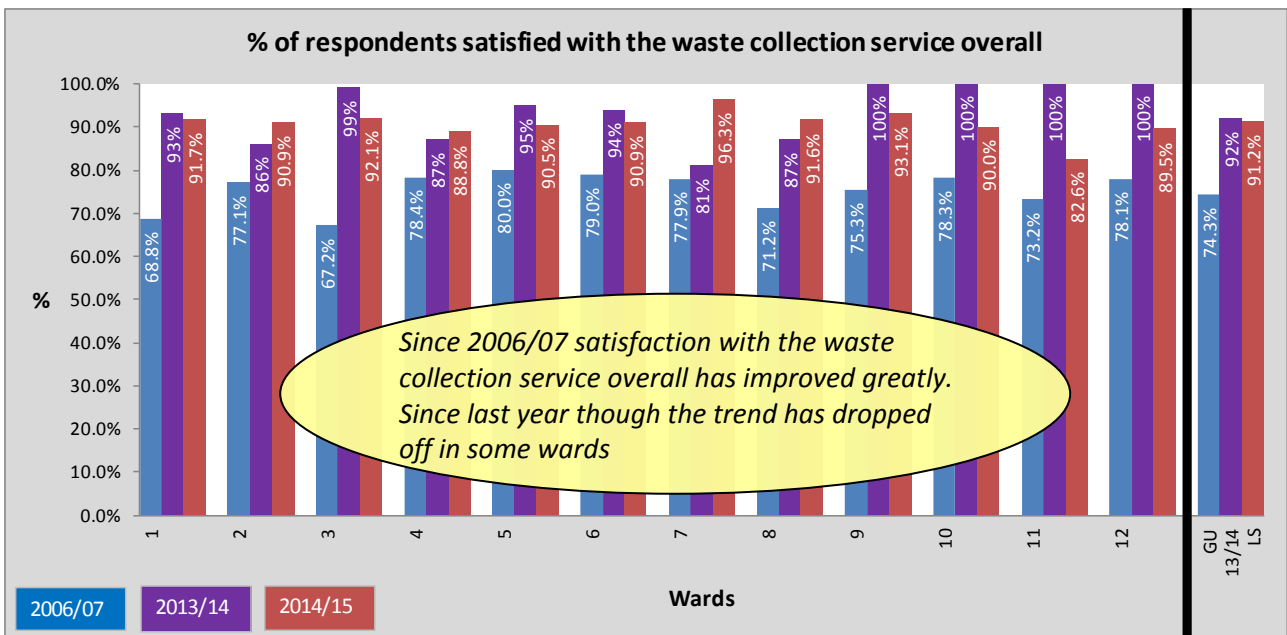

1	2	3	4	5	6	7	8	9	10	11	12	GU	13/14	LS
Ambien	Barlestone Nailstone and Osbaston	Barwell	Burbage (All Burbage wards combined)	Cadeby, Carlton & Market Bosworth with Shackerstone	Earl Shilton	Groby	Hinckley (All Hinckley wards)	Markfield, Stanton and Fieldhead	Newbold Verdon with Desford	Ratby, Bagworth and Thornton	Twycross and Witherley with Sheepy	General User Satisfaction survey 2006/07	2013/14 overall results	2014/15 overall results