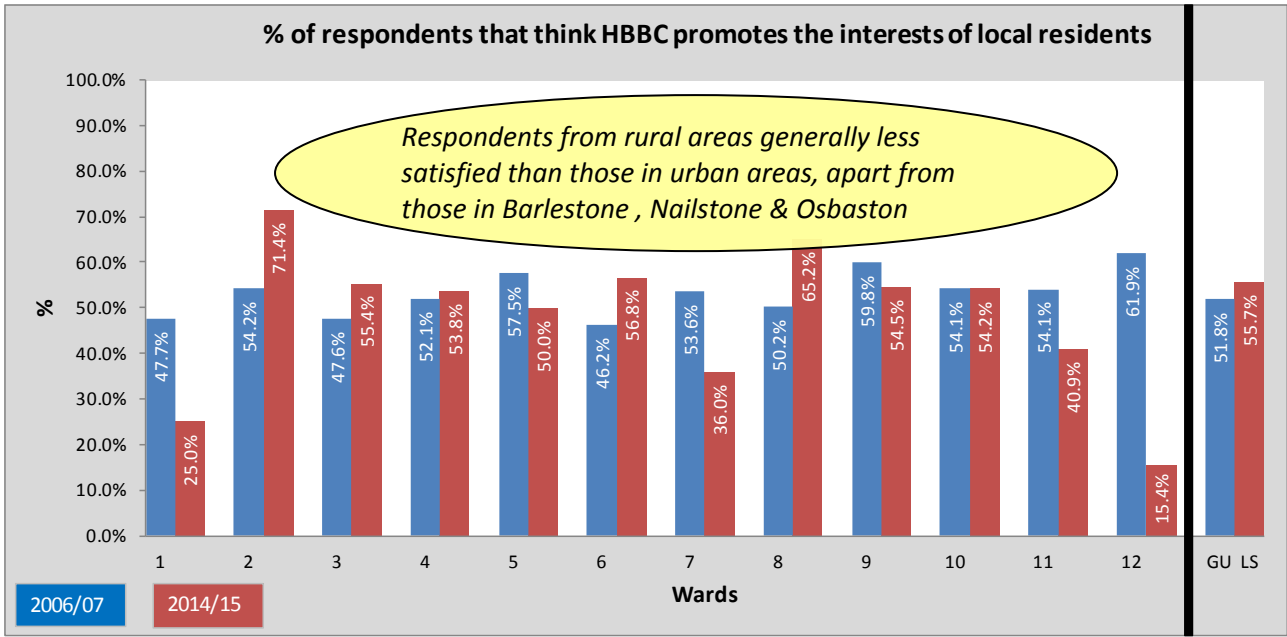

1	2	3	4	5	6	7	8	9	10	11	12	GU	13/14	LS
Ambien	Barlestone Nailstone and Osbaston	Barwell	Burbage (All Burbage wards combined)	Cadeby, Carlton & Market Bosworth with Shackerstone	Earl Shilton	Groby	Hinckley (All Hinckley wards)	Markfield, Stanton and Fieldhead	Newbold Verdon with Desford	Ratby, Bagworth and Thornton	Twycross and Witherley with Sheepy	General User Satisfaction survey 2006/07	2013/14 overall results	2014/15 overall results