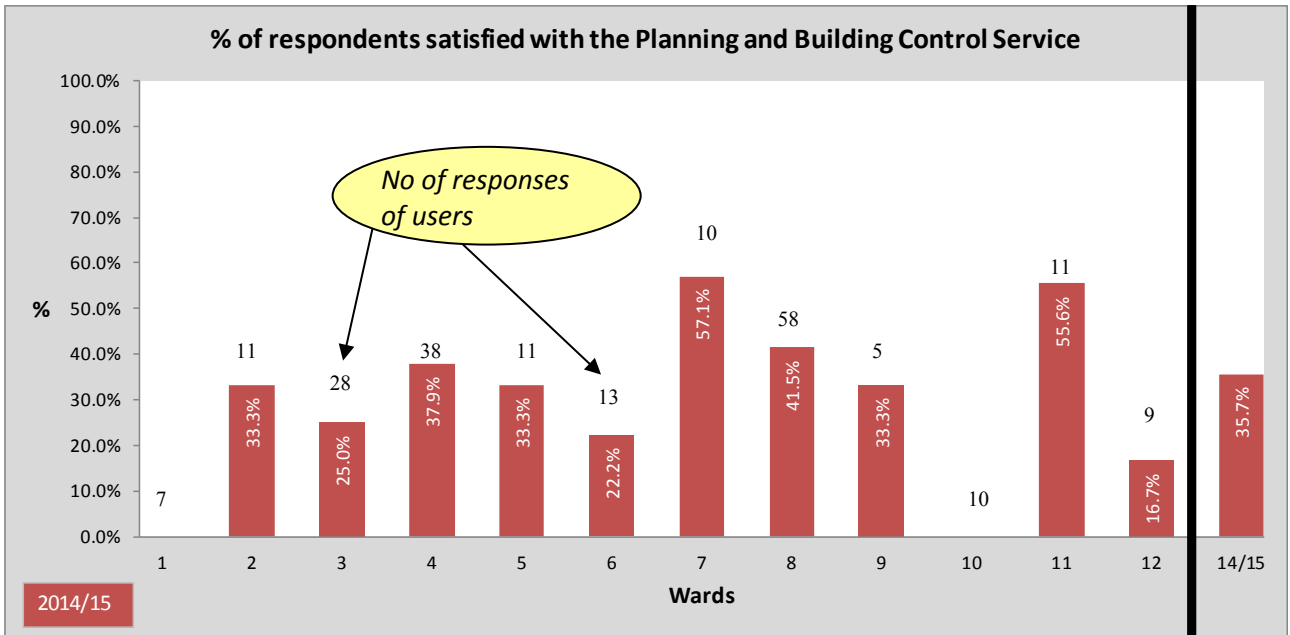

1	2	3	4	5	6	7	8	9	10	11	12	GU	13/14	LS
Ambien	Barlestone Nailstone and Osbaston	Barwell	Burbage (All Burbage wards combined)	Cadeby, Carlton & Market Bosworth with Shackerstone	Earl Shilton	Groby	Hinckley (All Hinckley wards)	Markfield, Stanton and Fieldhead	Newbold Verdon with Desford	Ratby, Bagworth and Thornton	Twycross and Witherley with Sheepy	General User Satisfaction survey 2006/07	2013/14 overall results	2014/15 overall results