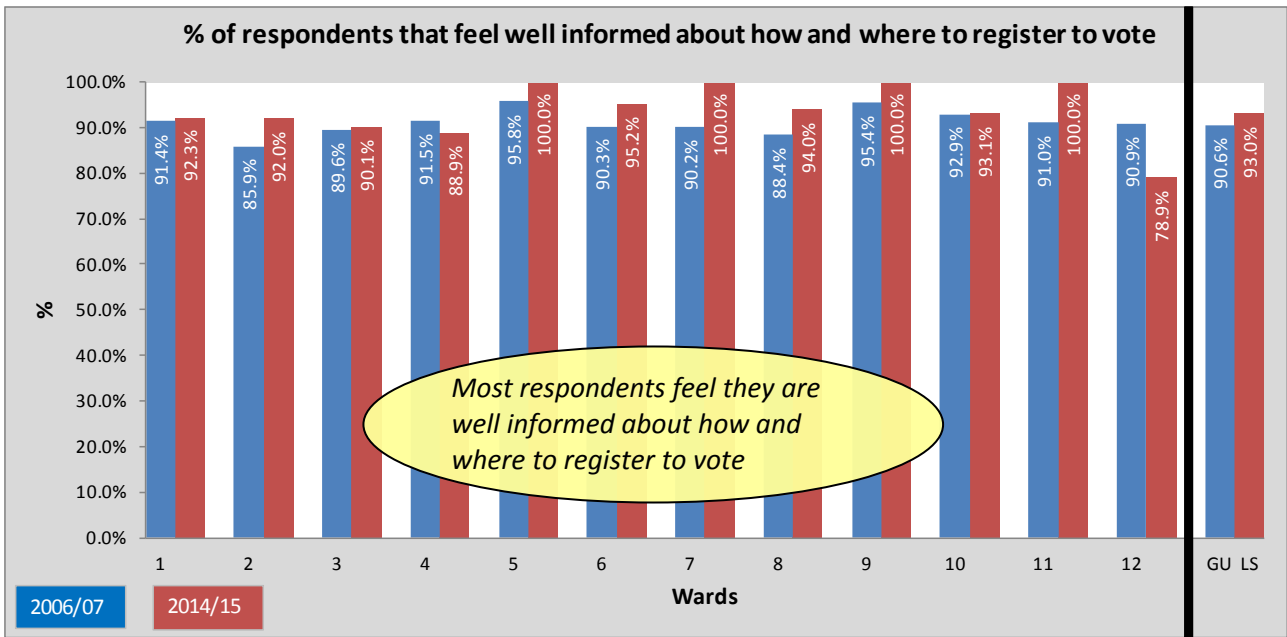

1	2	3	4	5	6	7	8	9	10	11	12	GU	13/14	LS
Ambien	Barlestone Nailstone and Osbaston	Barwell	Burbage (All Burbage wards combined)	Cadeby, Carlton & Market Bosworth with Shackerstone	Earl Shilton	Groby	Hinckley (All Hinckley wards)	Markfield, Stanton and Fieldhead	Newbold Verdon with Desford	Ratby, Bagworth and Thornton	Twycross and Witherley with Sheepv	General User Satisfaction survey 2006/07	2013/14 overall results	2014/15 overall results