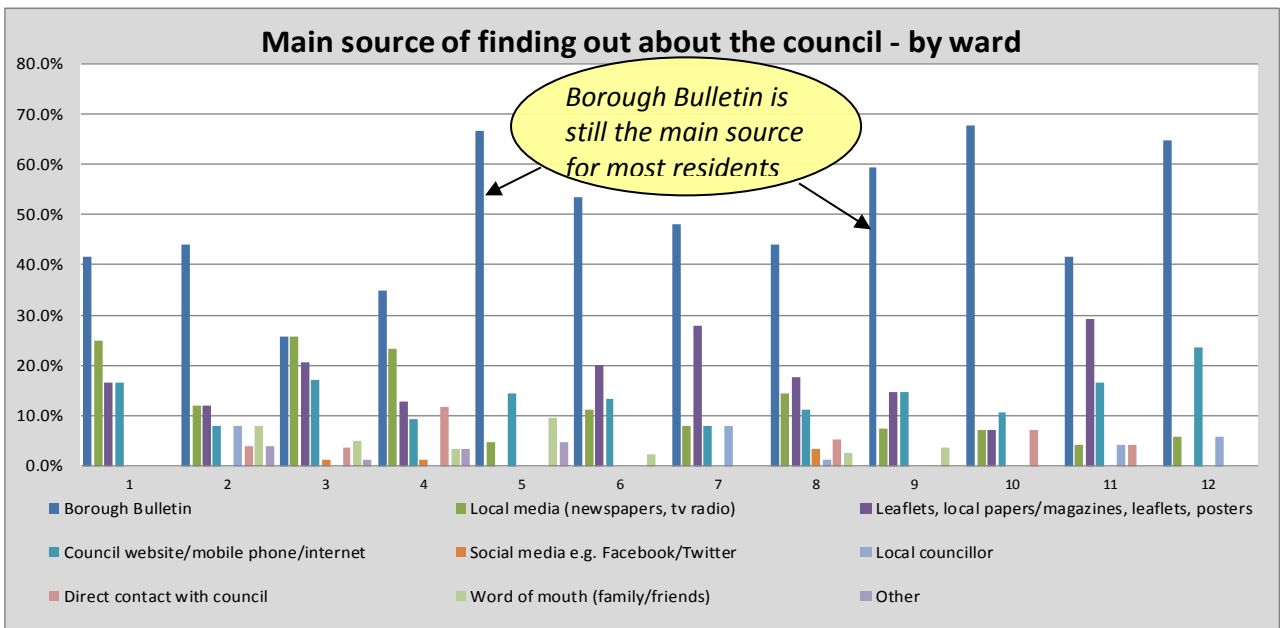

1	2	3	4	5	6	7	8	9	10	11	12	GU	13/14	LS
Ambien	Barlestone Nailstone and Osbaston	Barwell	Burbage (All Burbage wards combined)	Cadeby, Carlton & Market Bosworth with Shackerstone	Earl Shilton	Groby	Hinckley (All Hinckley wards)	Markfield, Stanton and Fieldhead	Newbold Verdon with Desford	Ratby, Bagworth and Thornton	Twycross and Witherley with Sheepy	General User Satisfaction survey 2006/07	2013/14 overall results	2014/15 overall results